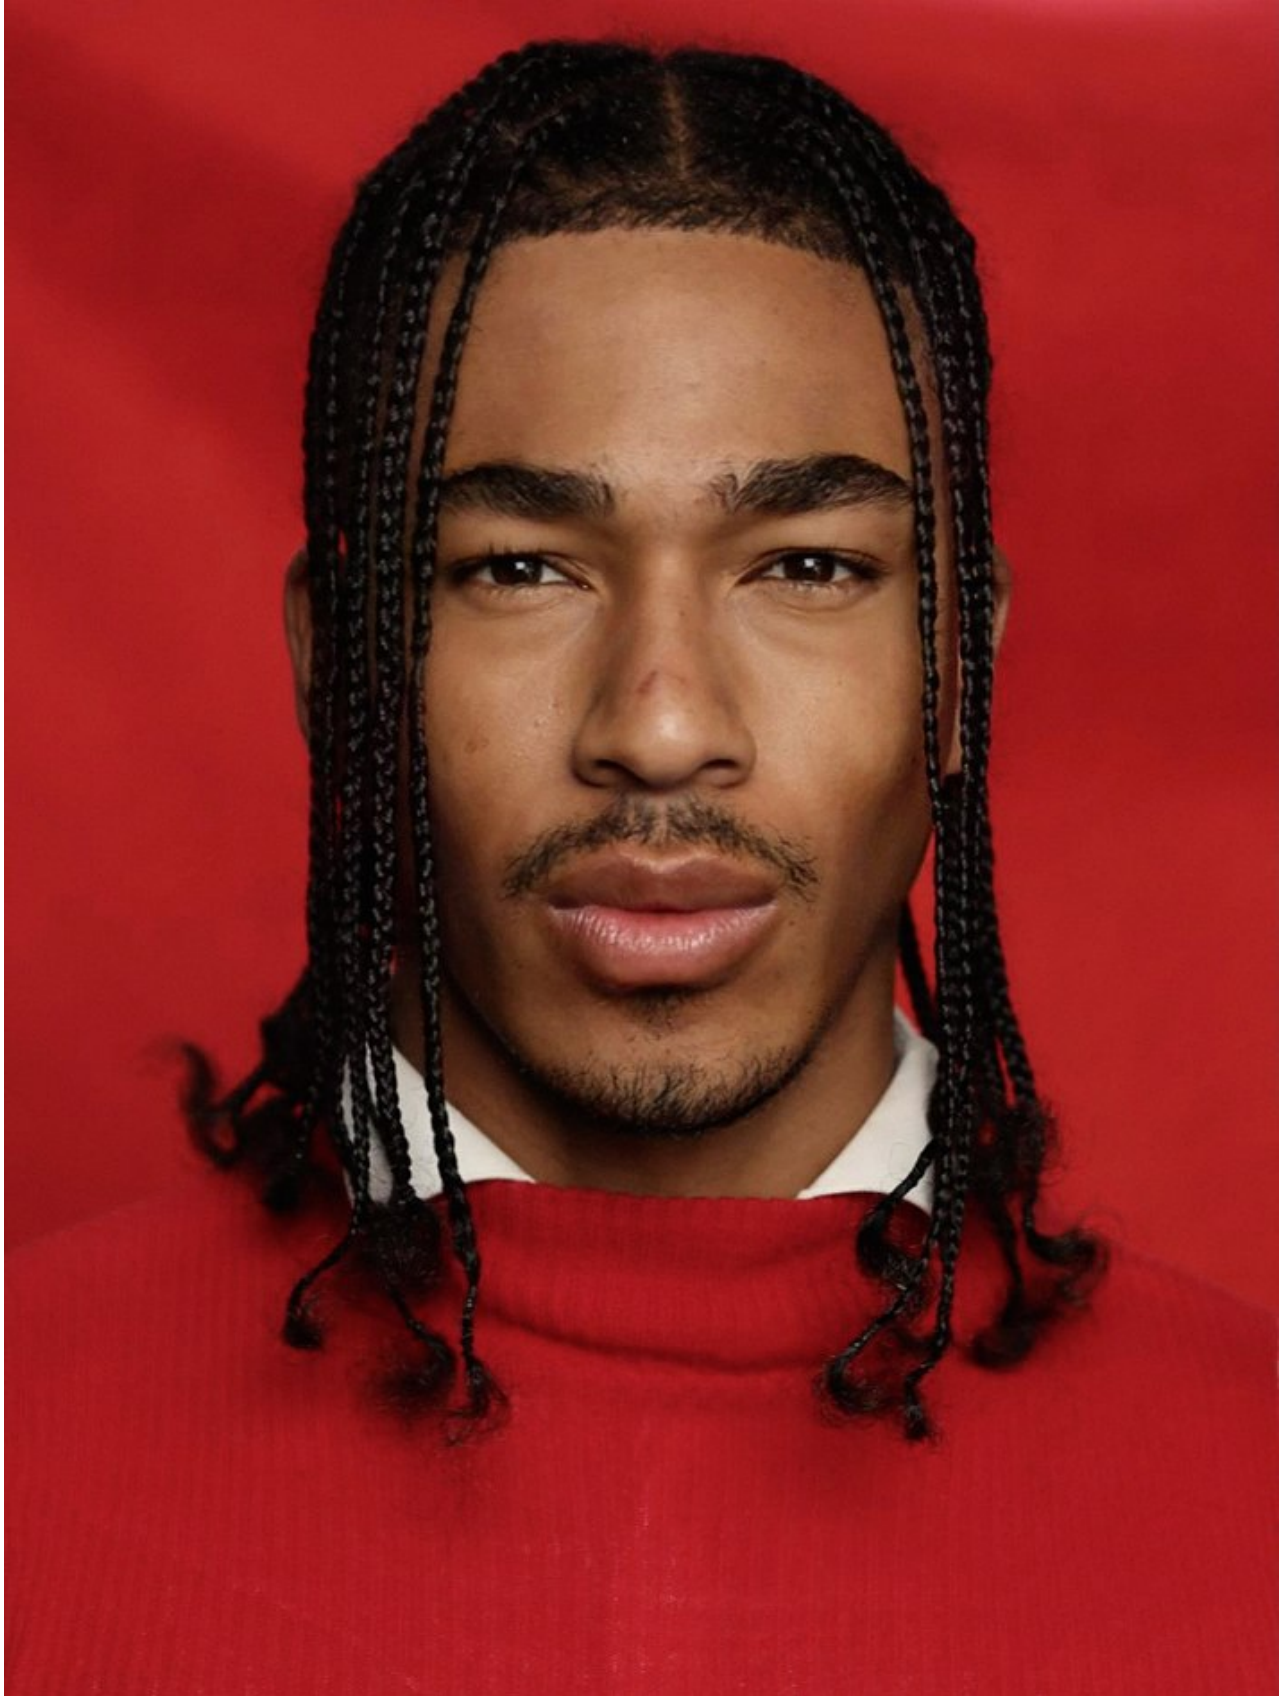

BOSS MODELS

CAPE TOWN

s u m m e r s e r v e d

NATHAN SKINNER

Height: 189cm Chest: 104cm Waist: 80cm Suit: 40 R Shoe: 10 UK Hair: Black Eyes: Brown

BOSS MODELS

CAPE TOWN

NATHAN SKINNER