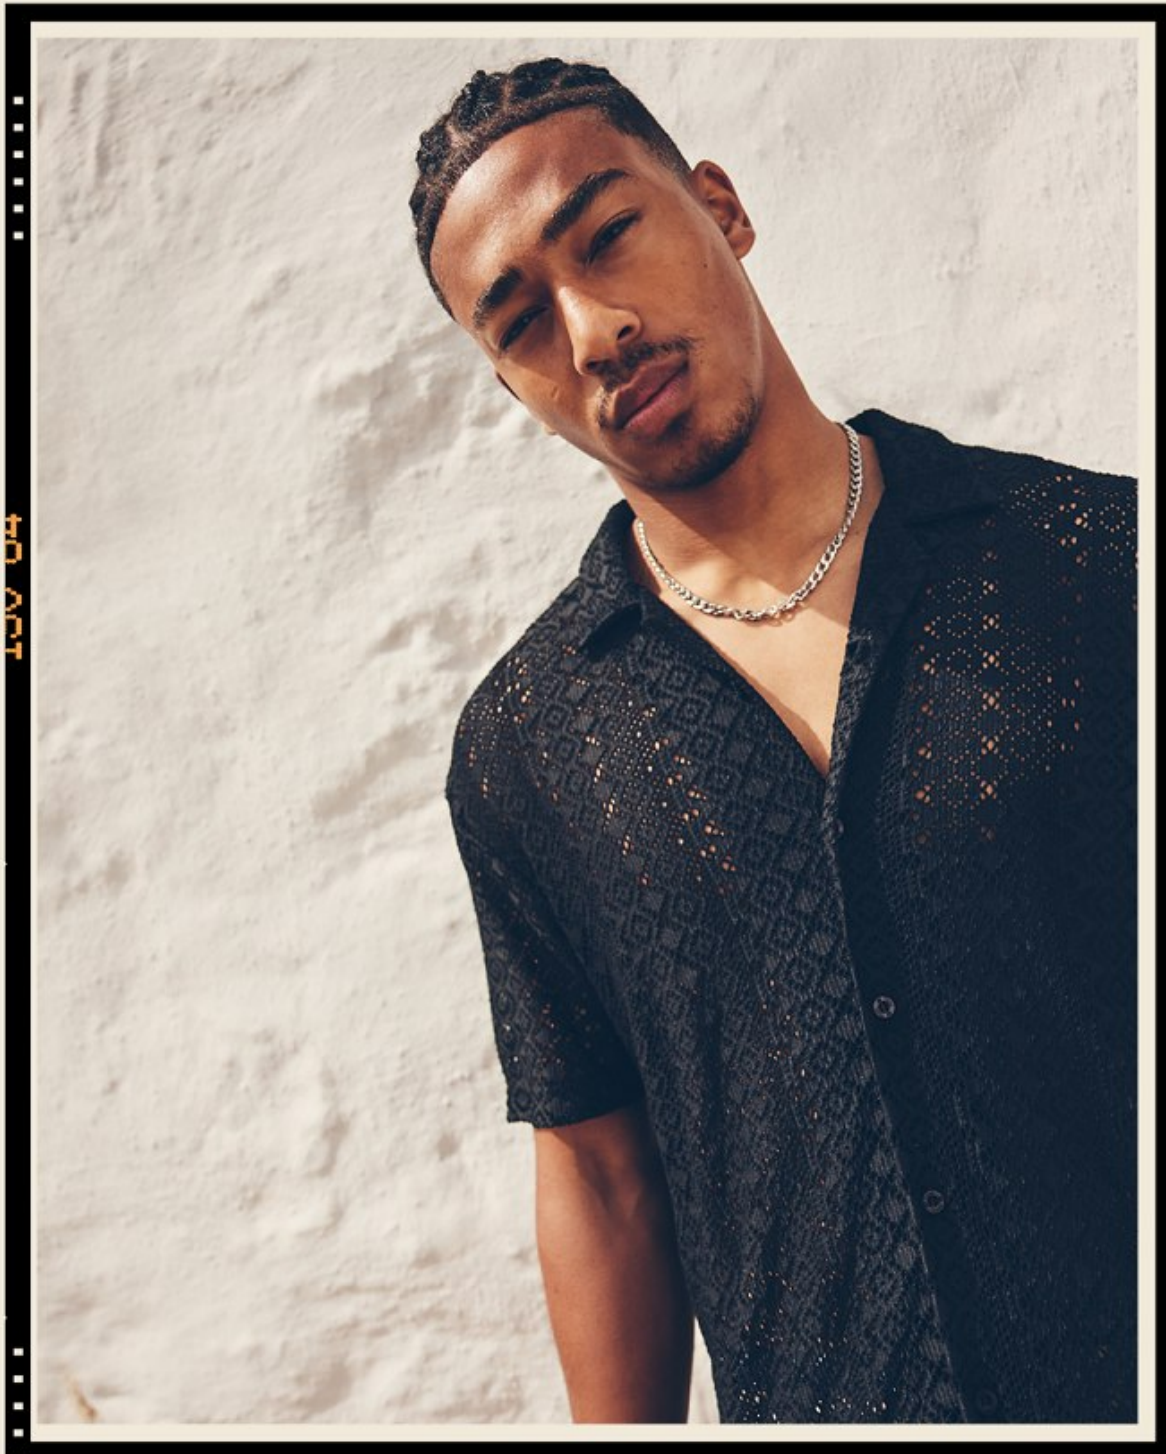

BOSS MODELS

CAPE TOWN

s u m m e r   s e r v e d

NATHAN SKINNER

Height: 189cm Chest: 104cm Waist: 80cm Suit: 40 R Shoe: 10 UK Hair: Black Eyes: Brown