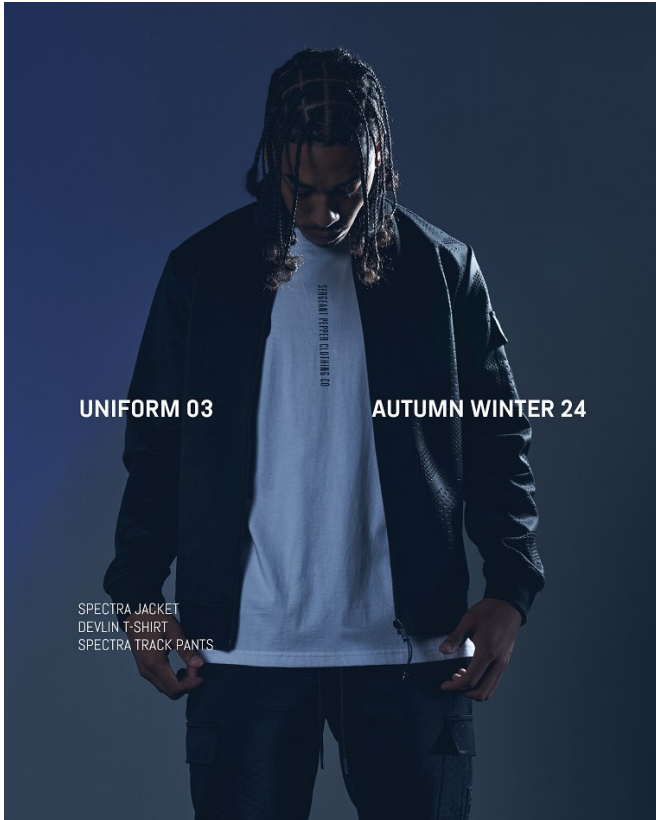

NATHAN SKINNER

BOSS MODELS

CAPE TOWN

NATHAN SKINNER

Height: 189cm Chest: 104cm Waist: 80cm Suit: 40 R Shoe: 10 UK Hair: Black Eyes: Brown