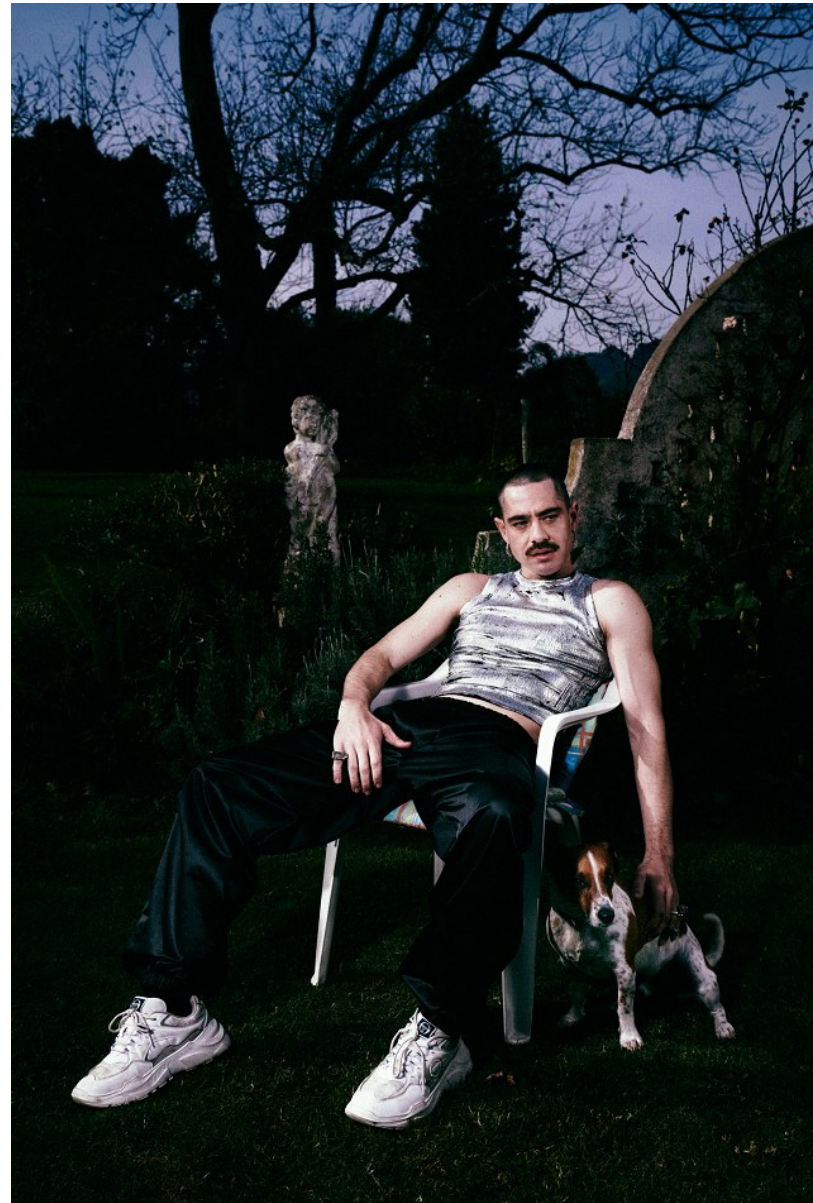

BOSS MODELS

CAPE TOWN

ANTHONY HINRICHSEN

Height: 187cm Chest: 105cm Waist: 78cm Suit: 41 L Shoe: 11 UK Hair: Brown Eyes: Blue