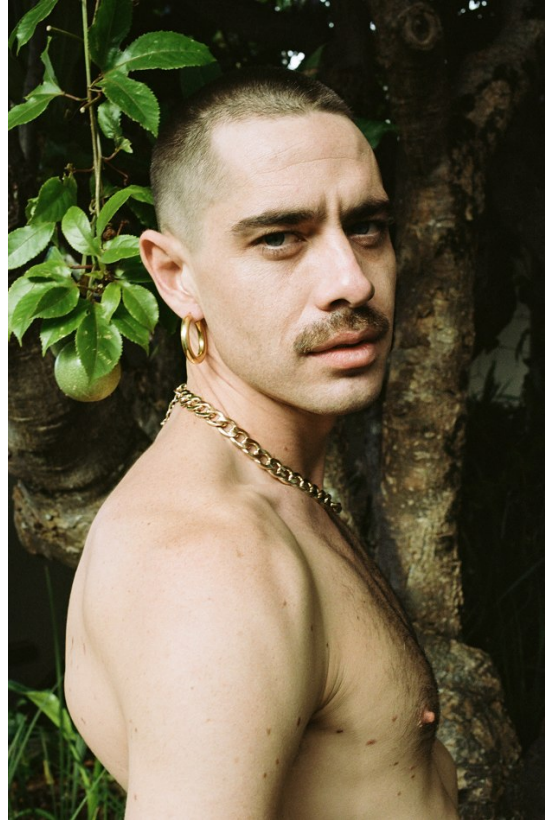

# BOSS MODELS

CAPE TOWN

ANTHONY HINRICHSEN

Height: 187cm Chest: 105cm Waist: 78cm Suit: 41 L Shoe: 11 UK Hair: Brown Eyes: Blue

# BOSS MODELS

CAPE TOWN

**ANTHONY HINRICHSEN**

Height: 187cm Chest: 105cm Waist: 78cm Suit: 41 L Shoe: 11 UK Hair: Brown Eyes: Blue

# BOSS MODELS

CAPE TOWN