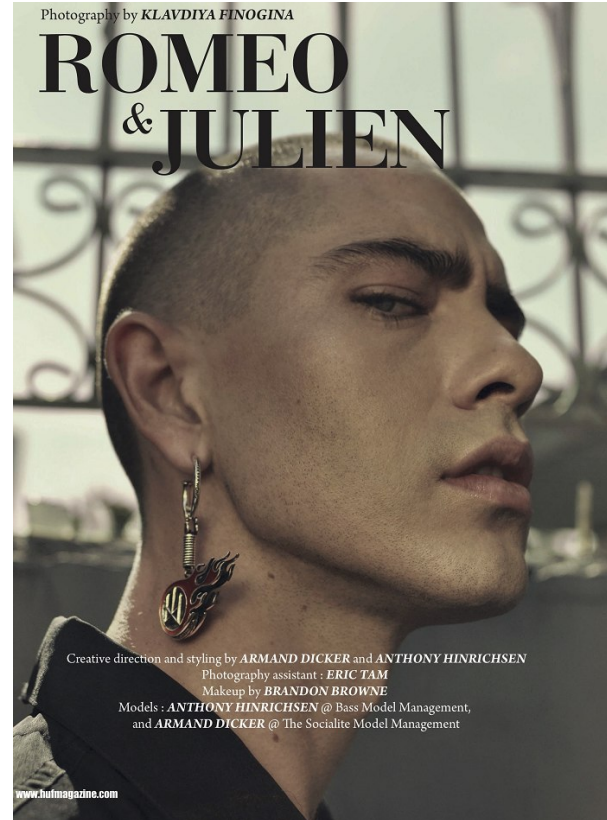

# BOSS MODELS

CAPE TOWN

ANTHONY HINRICHSEN

Height: 187cm Chest: 105cm Waist: 78cm Suit: 41 L Shoe: 11 UK Hair: Brown Eyes: Blue

# BOSS MODELS

CAPE TOWN

**ANTHONY HINRICHSEN**

Height: 187cm Chest: 105cm Waist: 78cm Suit: 41 L Shoe: 11 UK Hair: Brown Eyes: Blue