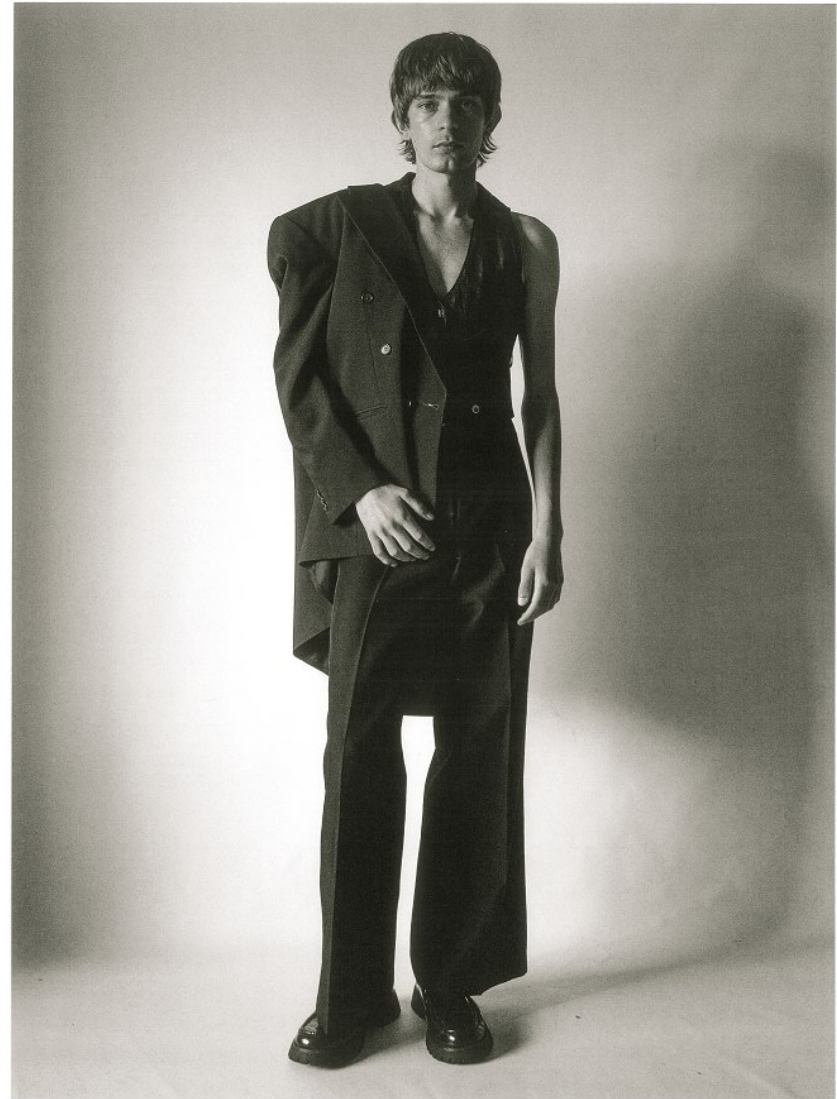

BOSS MODELS

CAPE TOWN

JEREMY PELSER

Height: 183cm Chest: 92cm Waist: 70cm Suit: 36 R Shoe: 10 UK Hair: Dark Blonde Eyes: Blue/Green