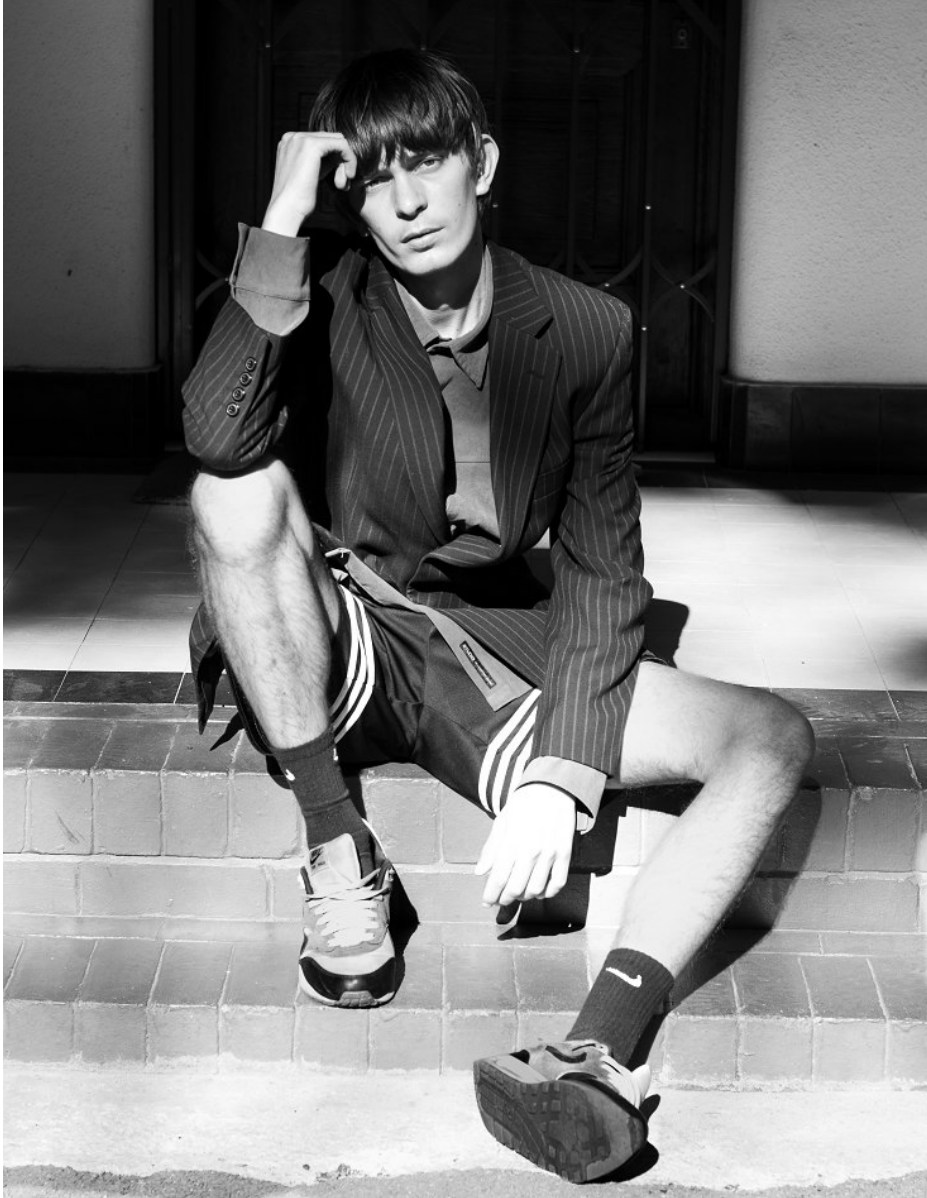

BOSS MODELS

CAPE TOWN

Height: 183cm Chest: 92cm Waist: 70cm Suit: 36 R Shoe: 10 UK Hair: Dark Blonde Eyes: Blue/Green