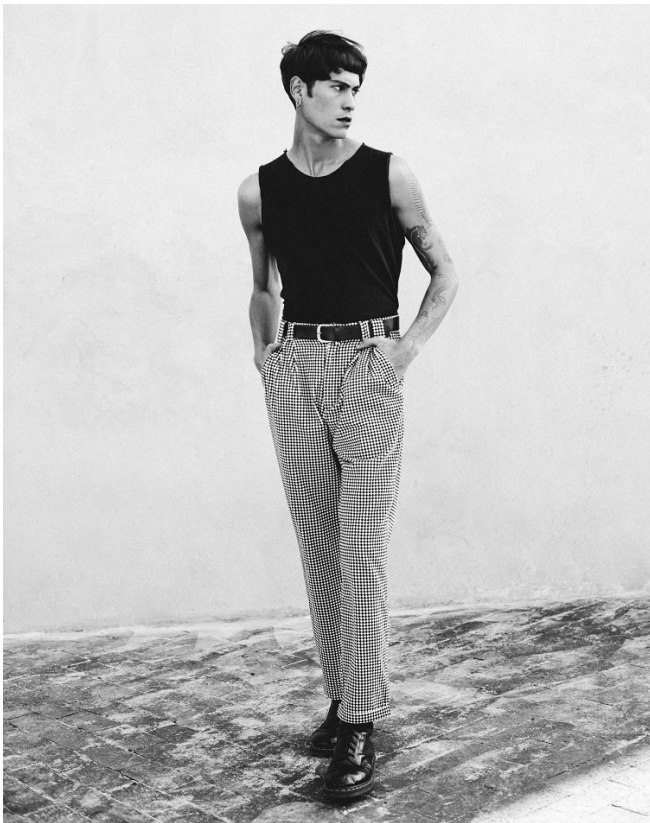

BOSS MODELS

CAPE TOWN

ARMAND DICKER

Height: 189cm Chest: 98cm Waist: 76cm Suit: 38 L Shoe: 10 UK Hair: Brown Eyes: Green/Brown