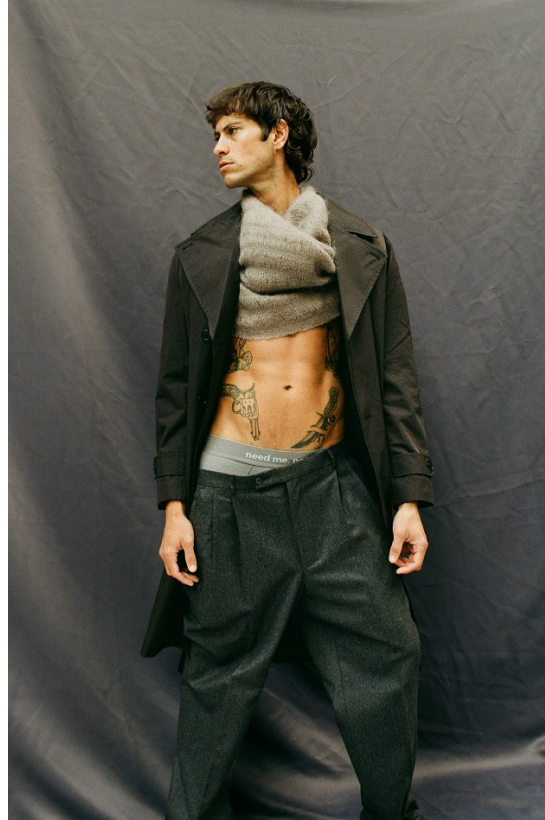

## ARMAND DICKER

Height: 189cm Chest: 98cm Waist: 76cm Suit: 38 L Shoe: 10 UK Hair: Brown Eyes: Green/Brown

# BOSS MODELS

CAPE TOWN

ARMAND DICKER

Height: 189cm Chest: 98cm Waist: 76cm Suit: 38 L Shoe: 10 UK Hair: Brown Eyes: Green/Brown