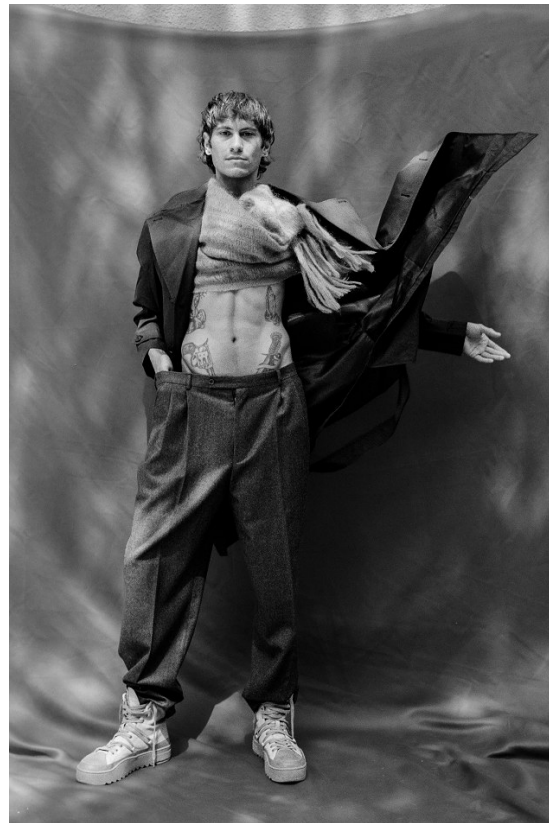

# BOSS MODELS

CAPE TOWN

## ARMAND DICKER

Height: 189cm Chest: 98cm Waist: 76cm Suit: 38 L Shoe: 10 UK Hair: Brown Eyes: Green/Brown