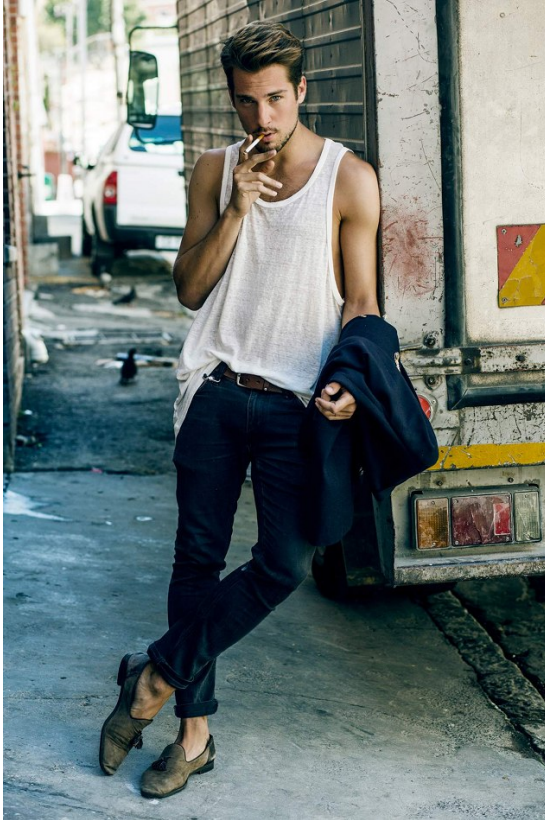

JONAS ROSENBAUER

BOSS MODELS

CAPE TOWN

JONAS ROSENBAUER

Height: 187cm Chest: 99cm Waist: 81cm Suit: 40 L Shoe: 10 UK Hair: Brown Eyes: Blue