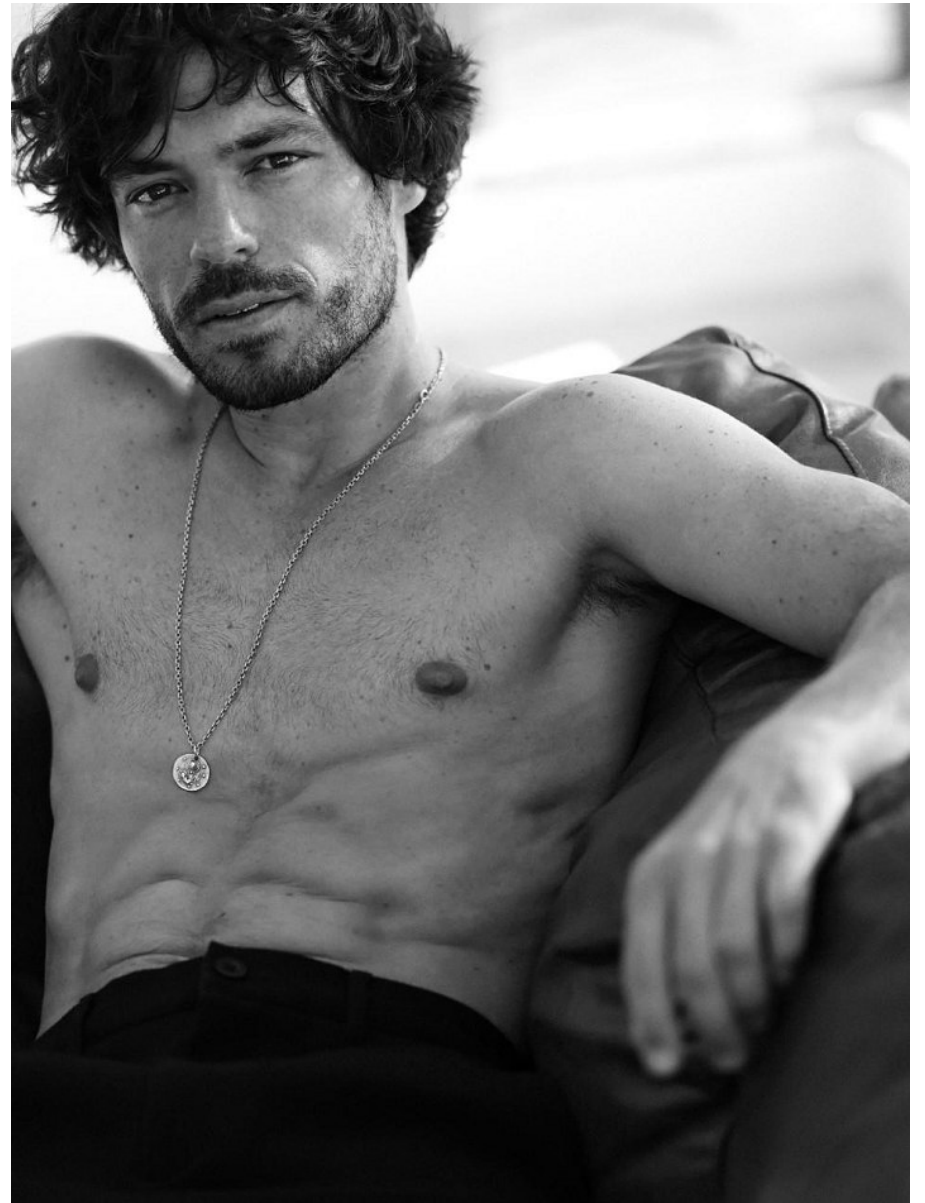

# BOSS MODELS

CAPE TOWN

NICOLAS BAISIN

Height: 181cm Chest: 97cm Waist: 77cm Suit: 38 R Shoe: 9.5 UK Hair: Dark Brown Eyes: Hazel