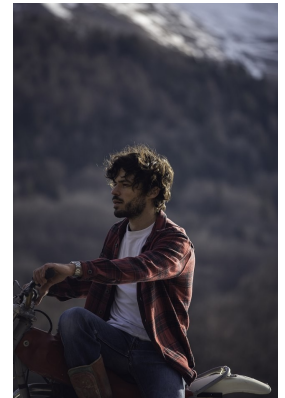

BOSS MODELS

CAPE TOWN

NICOLAS BAISIN

Height: 181cm Chest: 97cm Waist: 77cm Suit: 38 R Shoe: 9.5 UK Hair: Dark Brown Eyes: Hazel

BOSS MODELS

CAPE TOWN

NICOLAS BAISIN

Height: 181cm Chest: 97cm Waist: 77cm Suit: 38 R Shoe: 9.5 UK Hair: Dark Brown Eyes: Hazel