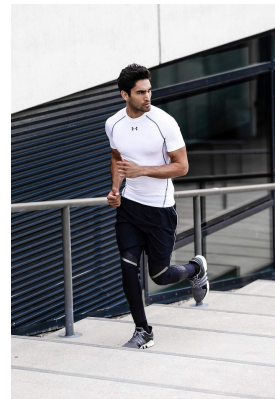

BOSS MODELS

CAPE TOWN

AZHAR SULEMAN

Height: 189cm Chest: 99cm Waist: 83cm Suit: 40 R Shoe: 10.5 UK Hair: Black Eyes: Brown

BOSS MODELS

CAPE TOWN

AZHAR SULEMAN

Height: 189cm Chest: 99cm Waist: 83cm Suit: 40 R Shoe: 10.5 UK Hair: Black Eyes: Brown

BOSS MODELS

CAPE TOWN

AZHAR SULEMAN

Height: 189cm Chest: 99cm Waist: 83cm Suit: 40 R Shoe: 10.5 UK Hair: Black Eyes: Brown