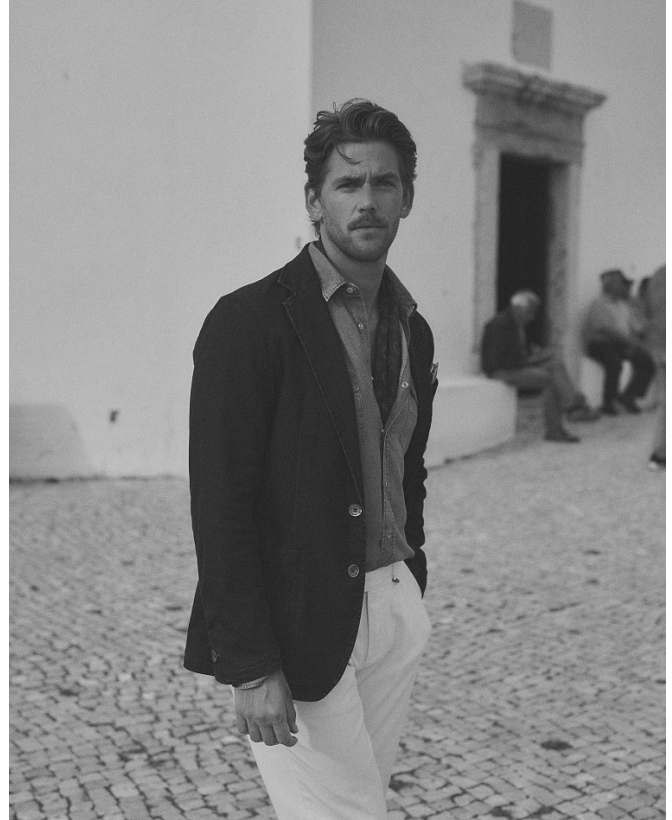

BOSS MODELS

CAPE TOWN

BEN DAHLHAUS

Height: 184cm Chest: 102cm Waist: 86cm Suit: 40 R Shoe: 9.5 UK Hair: Brown Eyes: Blue/Green