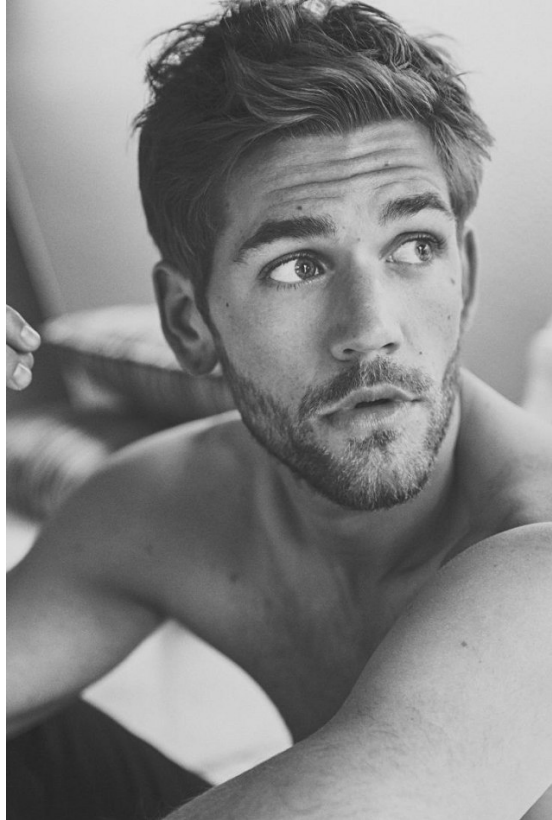

BOSS MODELS

CAPE TOWN

BEN DAHLHAUS

Height: 184cm Chest: 102cm Waist: 86cm Suit: 40 R Shoe: 9.5 UK Hair: Brown Eyes: Blue/Green

BOSS MODELS

CAPE TOWN

BEN DAHLHAUS

Height: 184cm Chest: 102cm Waist: 86cm Suit: 40 R Shoe: 9.5 UK Hair: Brown Eyes: Blue/Green

BOSS MODELS

CAPE TOWN

BEN DAHLHAUS

Height: 184cm Chest: 102cm Waist: 86cm Suit: 40 R Shoe: 9.5 UK Hair: Brown Eyes: Blue/Green