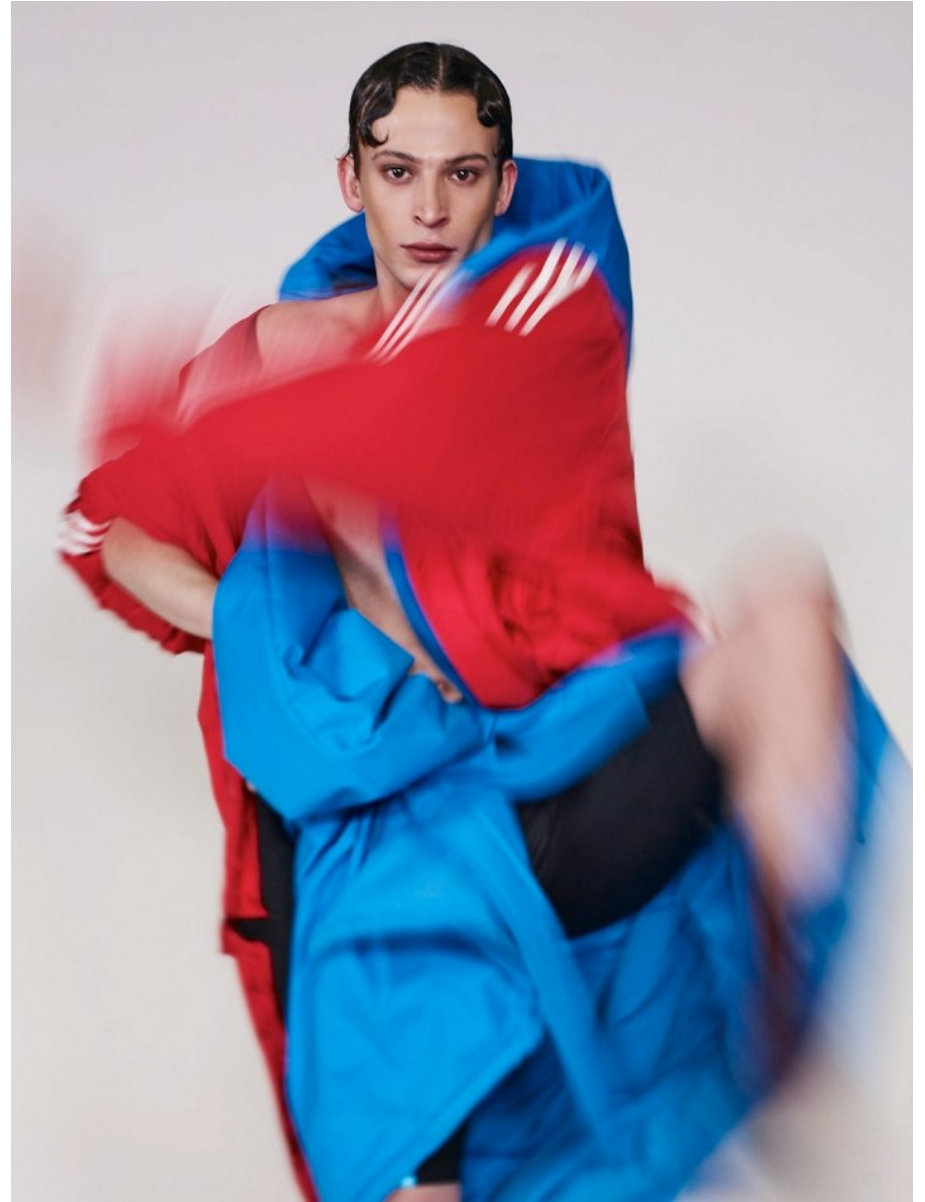

BOSS MODELS

CAPE TOWN

Height: 188cm Chest: 97cm Waist: 83cm Suit: 38 L Shoe: 9 UK Hair: Light Brown Eyes: Hazel