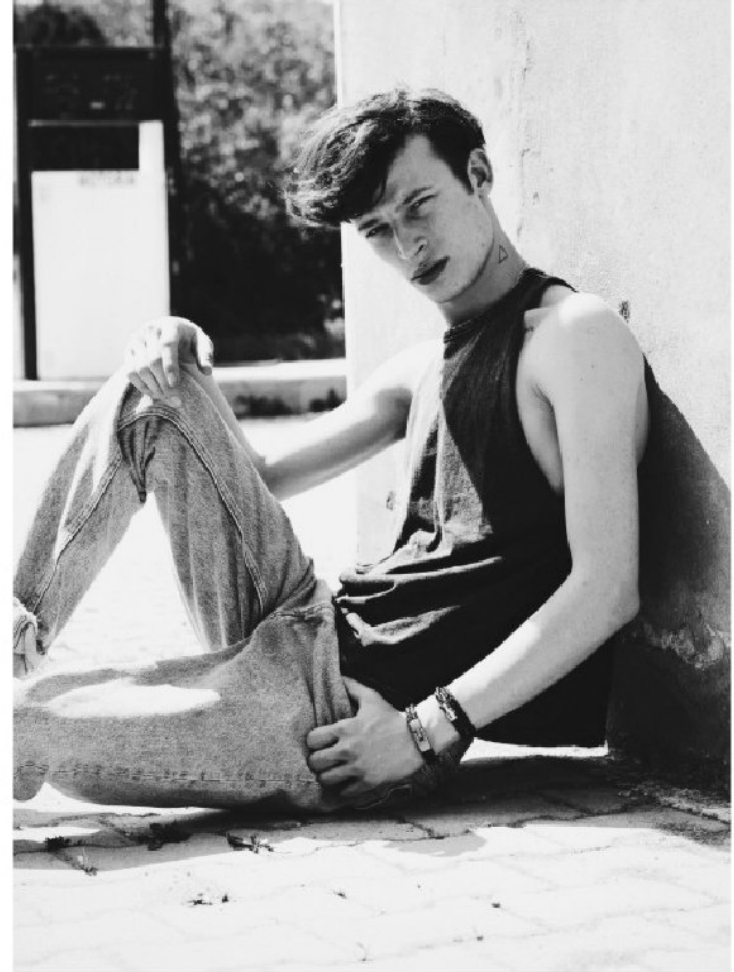

BOSS MODELS

CAPE TOWN

SALIH TOPCUOGLU

Height: 188cm Chest: 97cm Waist: 83cm Suit: 38 L Shoe: 9 UK Hair: Light Brown Eyes: Hazel

BOSS MODELS

CAPE TOWN

SALIH TOPCUOGLU

Height: 188cm Chest: 97cm Waist: 83cm Suit: 38 L Shoe: 9 UK Hair: Light Brown Eyes: Hazel