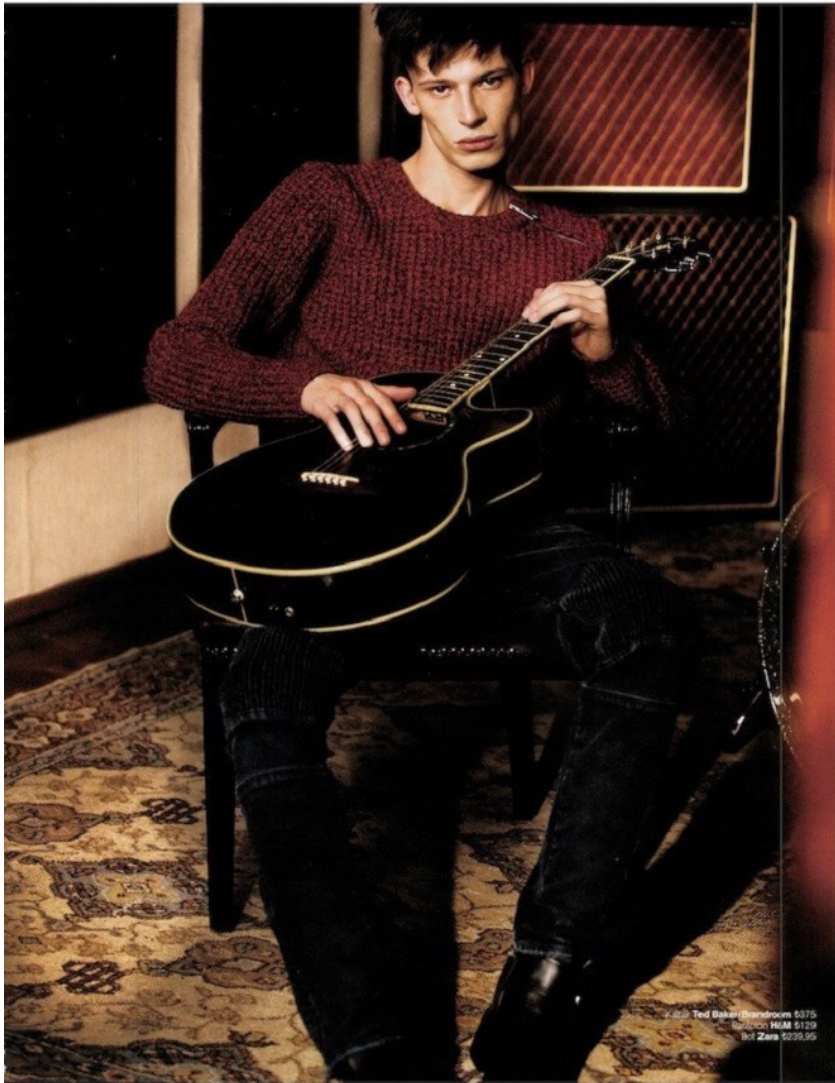

BOSS MODELS

CAPE TOWN

SALIH TOPCUOGLU

Height: 188cm Chest: 97cm Waist: 83cm Suit: 38 L Shoe: 9 UK Hair: Light Brown Eyes: Hazel

BOSS MODELS

CAPE TOWN

SALIH TOPCUOGLU

Height: 188cm Chest: 97cm Waist: 83cm Suit: 38 L Shoe: 9 UK Hair: Light Brown Eyes: Hazel