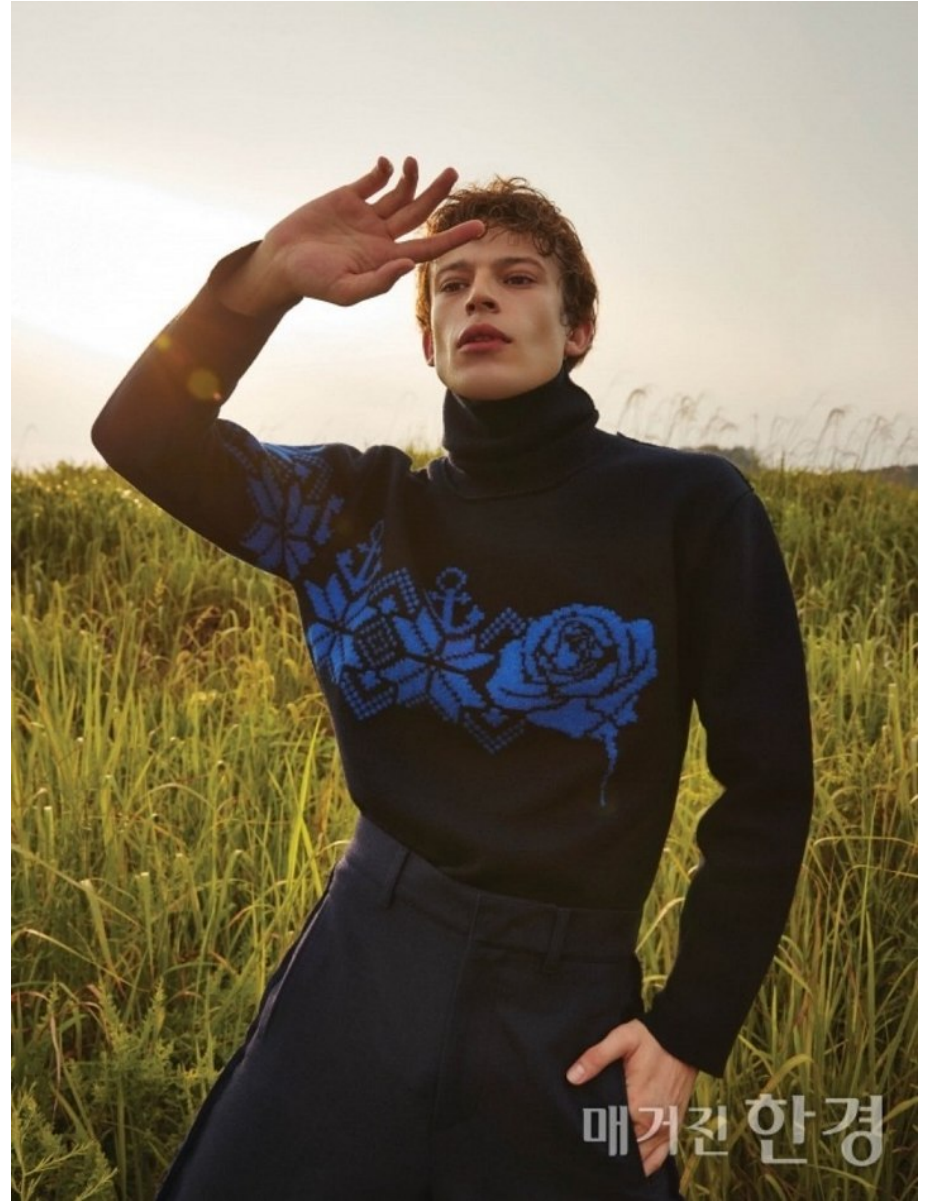

BOSS MODELS

CAPE TOWN

SALIH TOPCUOGLU

Height: 188cm Chest: 97cm Waist: 83cm Suit: 38 L Shoe: 9 UK Hair: Light Brown Eyes: Hazel