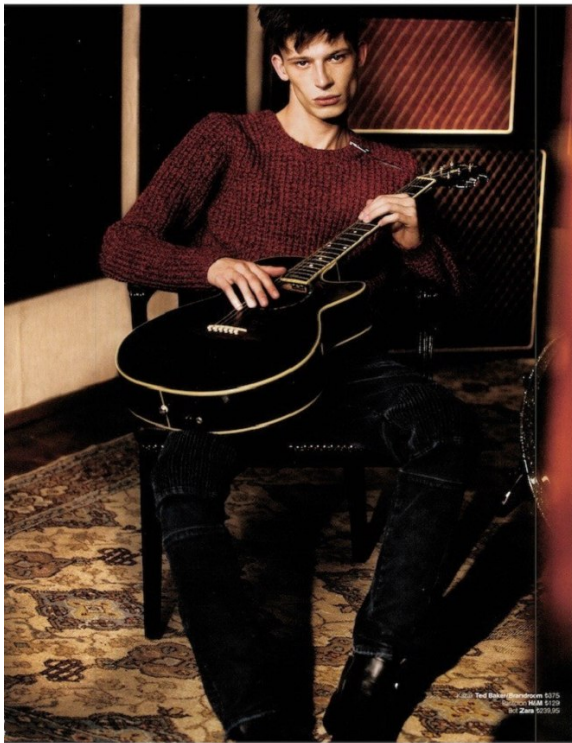

BOSS MODELS

CAPE TOWN

SALIH TOPCUOGLU

Height: 188cm Chest: 97cm Waist: 83cm Suit: 38 L Shoe: 9 UK Hair: Light Brown Eyes: Hazel