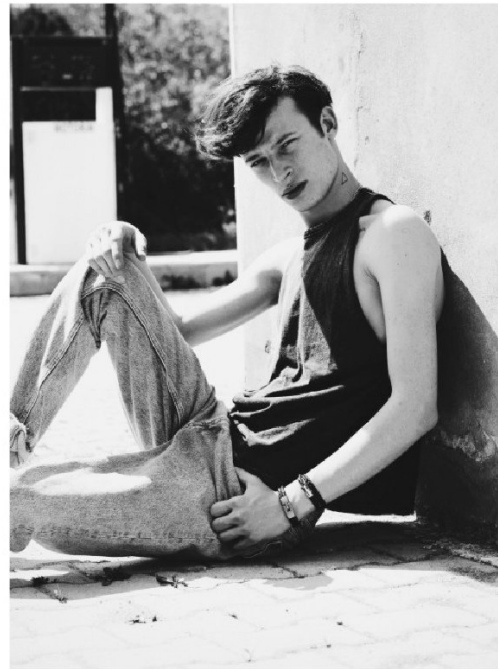

BOSS MODELS

CAPE TOWN

SALIH TOPCUOGLU

Height: 188cm Chest: 97cm Waist: 83cm Suit: 38 L Shoe: 9 UK Hair: Light Brown Eyes: Hazel