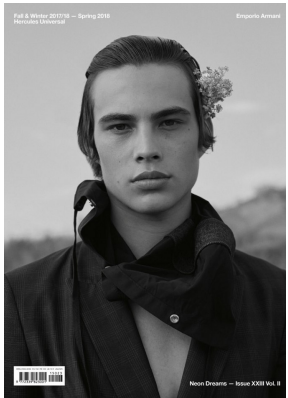

BOSS MODELS

CAPE TOWN

LOUIS BAINES

Height: 185cm Chest: 91cm Waist: 76cm Suit: 36 R Shoe: 10 UK Hair: Dark Brown Eyes: Brown

BOSS MODELS

CAPE TOWN

LOUIS BAINES

Height: 185cm Chest: 91cm Waist: 76cm Suit: 36 R Shoe: 10 UK Hair: Dark Brown Eyes: Brown