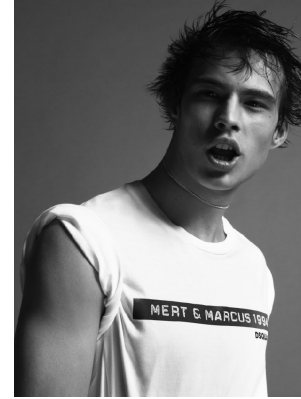

BOSS MODELS

CAPE TOWN

LOUIS BAINES

Height: 185cm Chest: 91cm Waist: 76cm Suit: 36 R Shoe: 10 UK Hair: Dark Brown Eyes: Brown

BOSS MODELS

CAPE TOWN

LOUIS BAINES

Height: 185cm Chest: 91cm Waist: 76cm Suit: 36 R Shoe: 10 UK Hair: Dark Brown Eyes: Brown