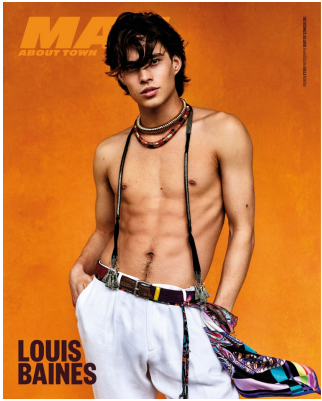

BOSS MODELS

CAPE TOWN

LOUIS BAINES

Height: 185cm Chest: 91cm Waist: 76cm Suit: 36 R Shoe: 10 UK Hair: Dark Brown Eyes: Brown

BOSS MODELS

CAPE TOWN

LOUIS BAINES

Height: 185cm Chest: 91cm Waist: 76cm Suit: 36 R Shoe: 10 UK Hair: Dark Brown Eyes: Brown