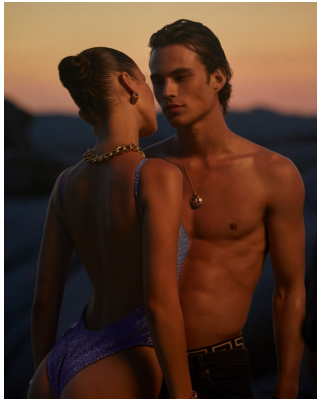

BOSS MODELS

CAPE TOWN

LOUIS BAINES

Height: 185cm Chest: 91cm Waist: 76cm Suit: 36 R Shoe: 10 UK Hair: Dark Brown Eyes: Brown

BOSS MODELS

CAPE TOWN

LOUIS BAINES

Height: 185cm Chest: 91cm Waist: 76cm Suit: 36 R Shoe: 10 UK Hair: Dark Brown Eyes: Brown