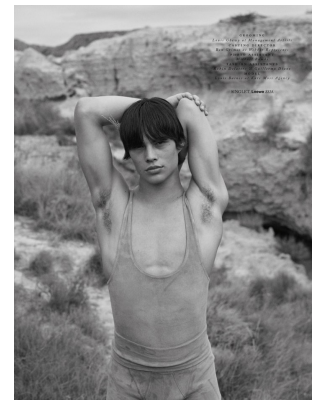

BOSS MODELS

CAPE TOWN

LOUIS BAINES

Height: 185cm Chest: 91cm Waist: 76cm Suit: 36 R Shoe: 10 UK Hair: Dark Brown Eyes: Brown

BOSS MODELS

CAPE TOWN

LOUIS BAINES

Height: 185cm Chest: 91cm Waist: 76cm Suit: 36 R Shoe: 10 UK Hair: Dark Brown Eyes: Brown