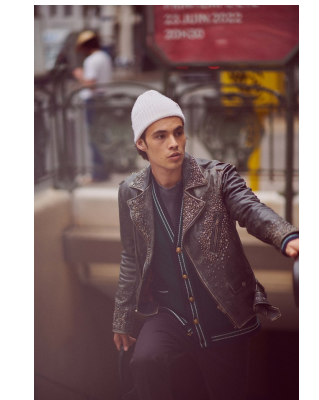

BOSS MODELS

CAPE TOWN

LOUIS BAINES

Height: 185cm Chest: 91cm Waist: 76cm Suit: 36 R Shoe: 10 UK Hair: Dark Brown Eyes: Brown

BOSS MODELS

CAPE TOWN

LOUIS BAINES

Height: 185cm Chest: 91cm Waist: 76cm Suit: 36 R Shoe: 10 UK Hair: Dark Brown Eyes: Brown