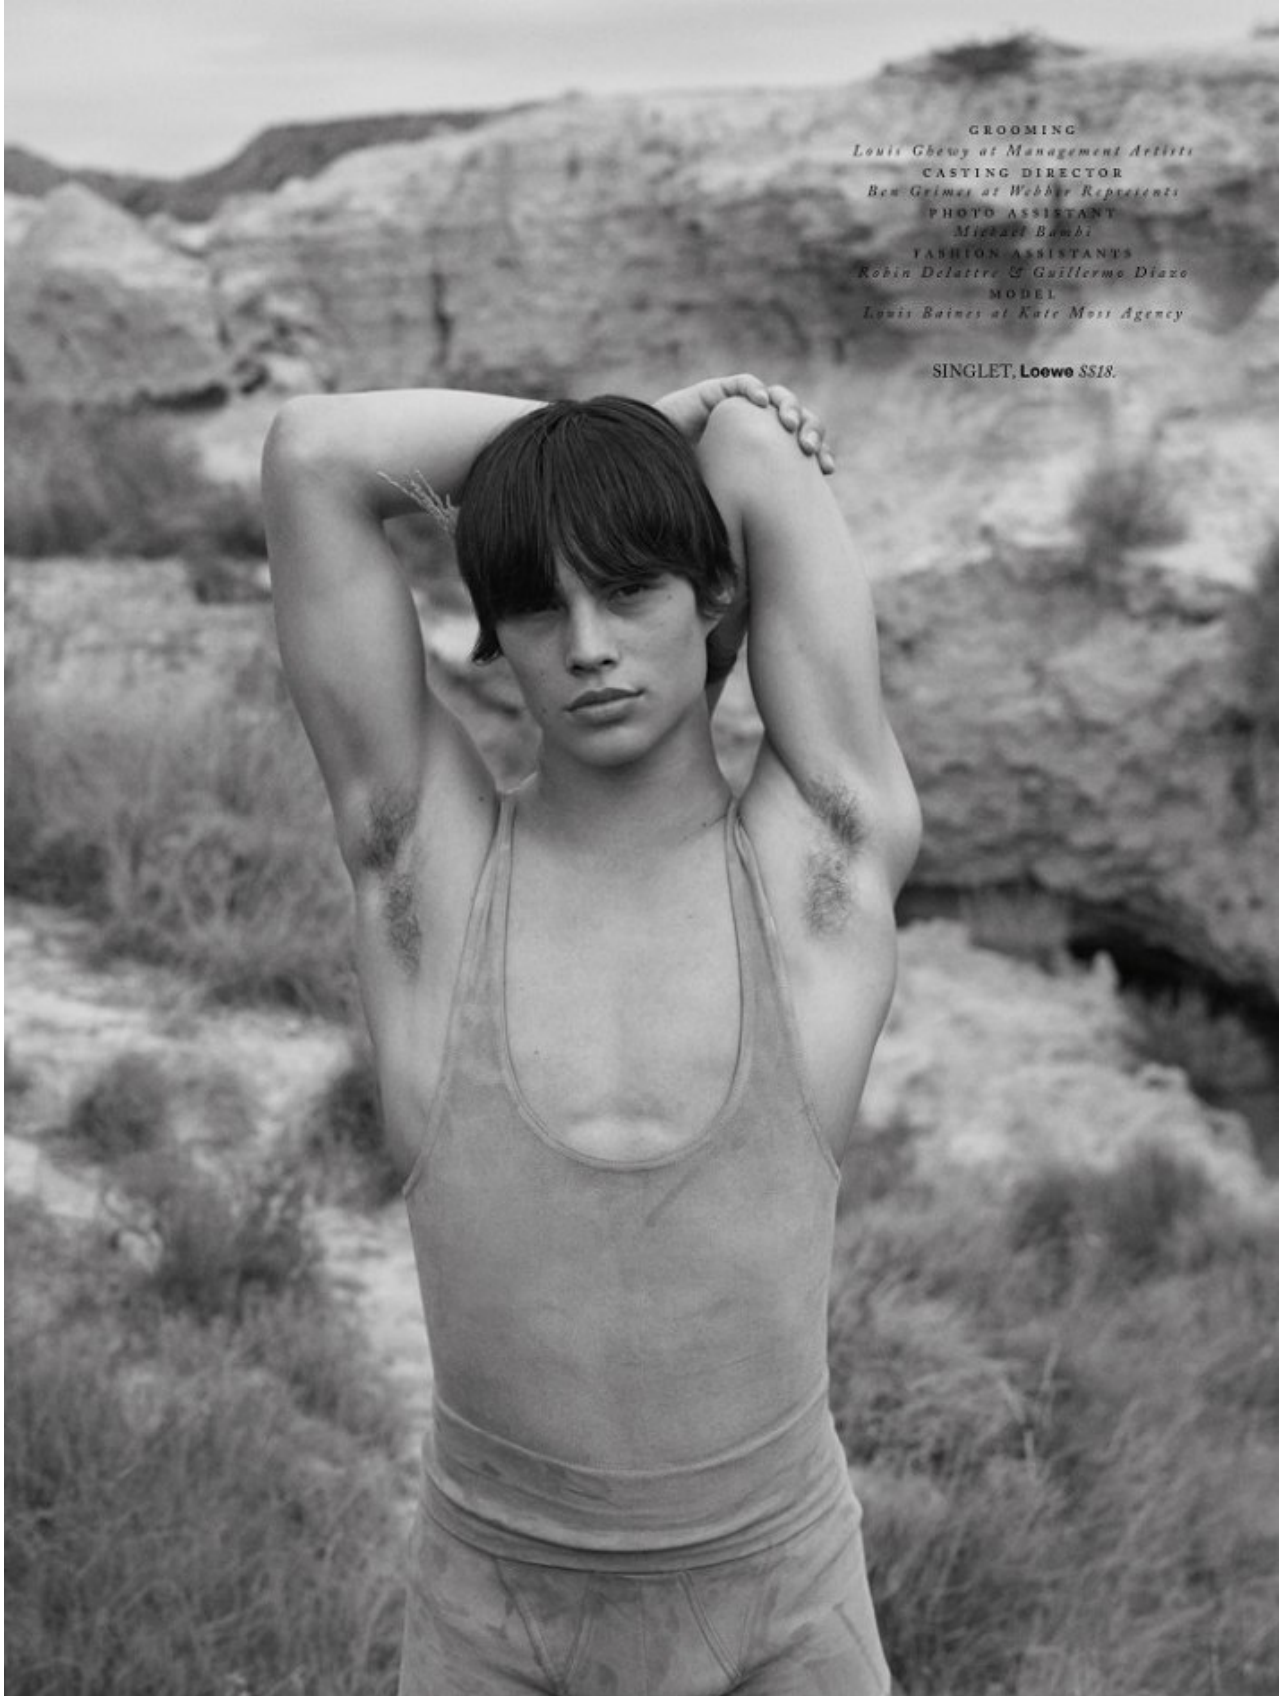

BOSS MODELS

CAPE TOWN

GROOMING
Louis Gheyu at Management Artists
CASTING DIRECTOR
Ben Grimes at Webber Represents
PHOTO ASSISTANT
Michael Bambi
FASHION ASSISTANTS
Robin Delattre & Guillermo Diaz
MODEL
Louis Baines at Kate Moss Agency

SINGLET, **Loewe SS18.**

LOUIS BAINES

Height: 185cm Chest: 91cm Waist: 76cm Suit: 36 R Shoe: 10 UK Hair: Dark Brown Eyes: Brown