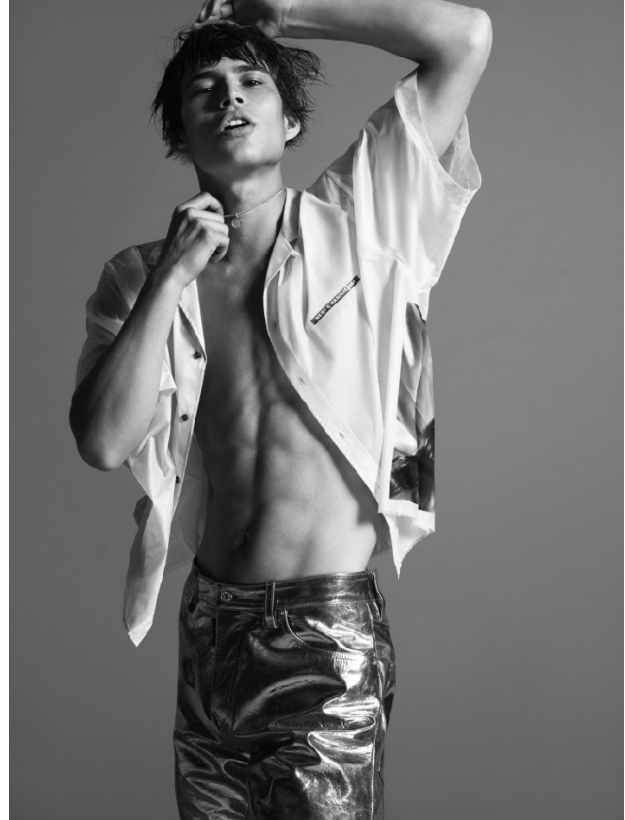

BOSS MODELS

CAPE TOWN

LOUIS BAINES

Height: 185cm Chest: 91cm Waist: 76cm Suit: 36 R Shoe: 10 UK Hair: Dark Brown Eyes: Brown