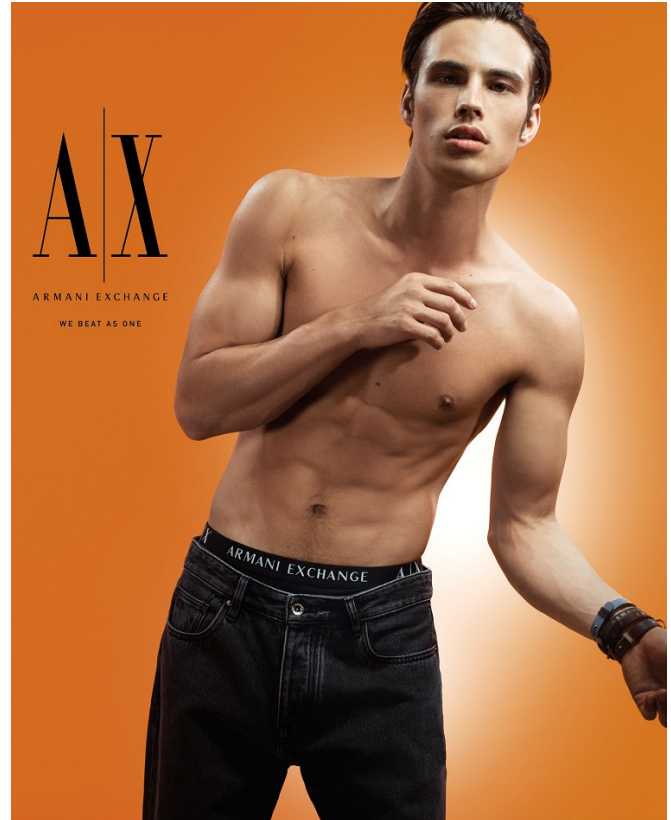

BOSS MODELS

CAPE TOWN

LOUIS BAINES

Height: 185cm Chest: 91cm Waist: 76cm Suit: 36 R Shoe: 10 UK Hair: Dark Brown Eyes: Brown

BOSS MODELS

CAPE TOWN

LOUIS BAINES

Height: 185cm Chest: 91cm Waist: 76cm Suit: 36 R Shoe: 10 UK Hair: Dark Brown Eyes: Brown