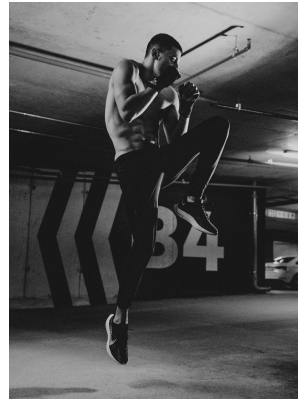

BOSS MODELS

CAPE TOWN

ANIS CHOUG

Height: 189cm Chest: 97cm Waist: 78cm Suit: 40 L Shoe: 10.5 UK Hair: Brown Eyes: Blue/Green

BOSS MODELS

CAPE TOWN

ANIS CHOUG

Height: 189cm Chest: 97cm Waist: 78cm Suit: 40 L Shoe: 10.5 UK Hair: Brown Eyes: Blue/Green