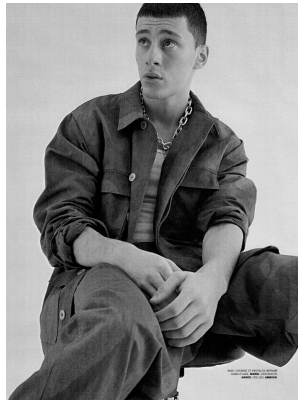

BOSS MODELS

CAPE TOWN

ANIS CHOUG

Height: 189cm Chest: 97cm Waist: 78cm Suit: 40 L Shoe: 10.5 UK Hair: Brown Eyes: Blue/Green

BOSS MODELS

CAPE TOWN

ANIS CHOUG

Height: 189cm Chest: 97cm Waist: 78cm Suit: 40 L Shoe: 10.5 UK Hair: Brown Eyes: Blue/Green