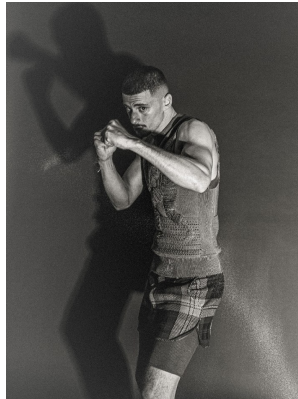

BOSS MODELS

CAPE TOWN

ANIS CHOUG

Height: 189cm Chest: 97cm Waist: 78cm Suit: 40 L Shoe: 10.5 UK Hair: Brown Eyes: Blue/Green

BOSS MODELS

CAPE TOWN

ANIS CHOUG

Height: 189cm Chest: 97cm Waist: 78cm Suit: 40 L Shoe: 10.5 UK Hair: Brown Eyes: Blue/Green