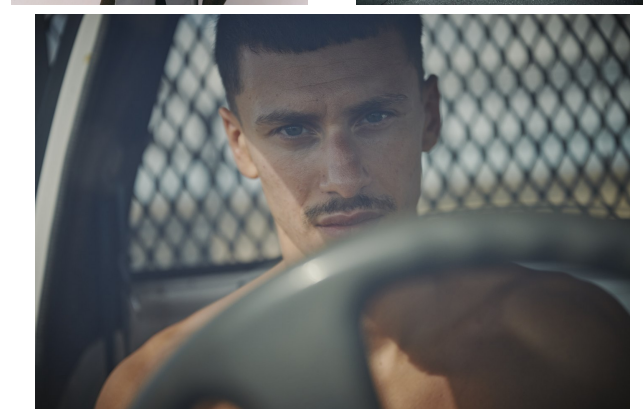

BOSS MODELS

CAPE TOWN

ANIS CHOUG

Height: 189cm Chest: 97cm Waist: 78cm Suit: 40 L Shoe: 10.5 UK Hair: Brown Eyes: Blue/Green

BOSS MODELS

CAPE TOWN

ANIS CHOUG

Height: 189cm Chest: 97cm Waist: 78cm Suit: 40 L Shoe: 10.5 UK Hair: Brown Eyes: Blue/Green