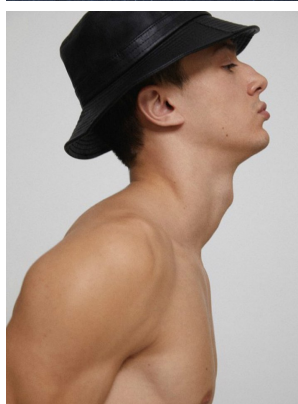

BOSS MODELS

CAPE TOWN

ANIS CHOUG

Height: 189cm Chest: 97cm Waist: 78cm Suit: 40 L Shoe: 10.5 UK Hair: Brown Eyes: Blue/Green

BOSS MODELS

CAPE TOWN

ANIS CHOUG

Height: 189cm Chest: 97cm Waist: 78cm Suit: 40 L Shoe: 10.5 UK Hair: Brown Eyes: Blue/Green