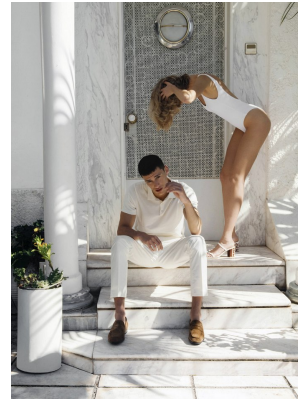

BOSS MODELS

CAPE TOWN

ANIS CHOUG

Height: 189cm Chest: 97cm Waist: 78cm Suit: 40 L Shoe: 10.5 UK Hair: Brown Eyes: Blue/Green

BOSS MODELS

CAPE TOWN

ANIS CHOUG

Height: 189cm Chest: 97cm Waist: 78cm Suit: 40 L Shoe: 10.5 UK Hair: Brown Eyes: Blue/Green