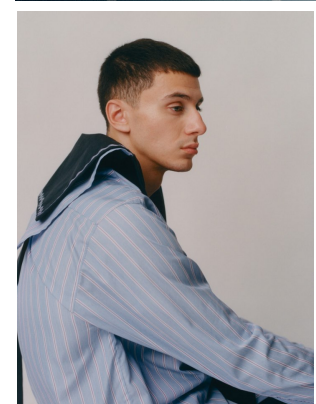

BOSS MODELS

CAPE TOWN

ANIS CHOUG

Height: 189cm Chest: 97cm Waist: 78cm Suit: 40 L Shoe: 10.5 UK Hair: Brown Eyes: Blue/Green

BOSS MODELS

CAPE TOWN

ANIS CHOUG

Height: 189cm Chest: 97cm Waist: 78cm Suit: 40 L Shoe: 10.5 UK Hair: Brown Eyes: Blue/Green