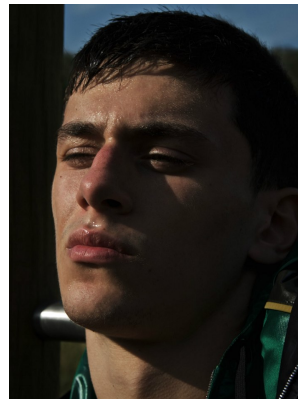

BOSS MODELS

CAPE TOWN

ANIS CHOUG

Height: 189cm Chest: 97cm Waist: 78cm Suit: 40 L Shoe: 10.5 UK Hair: Brown Eyes: Blue/Green

BOSS MODELS

CAPE TOWN

ANIS CHOUG

Height: 189cm Chest: 97cm Waist: 78cm Suit: 40 L Shoe: 10.5 UK Hair: Brown Eyes: Blue/Green