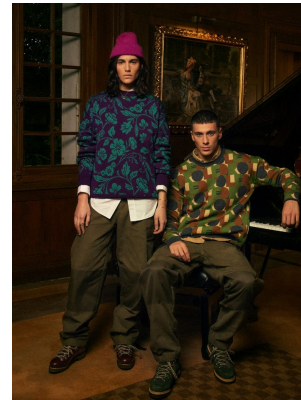

BOSS MODELS

CAPE TOWN

ANIS CHOUG

Height: 189cm Chest: 97cm Waist: 78cm Suit: 40 L Shoe: 10.5 UK Hair: Brown Eyes: Blue/Green

BOSS MODELS

CAPE TOWN

ANIS CHOUG

Height: 189cm Chest: 97cm Waist: 78cm Suit: 40 L Shoe: 10.5 UK Hair: Brown Eyes: Blue/Green