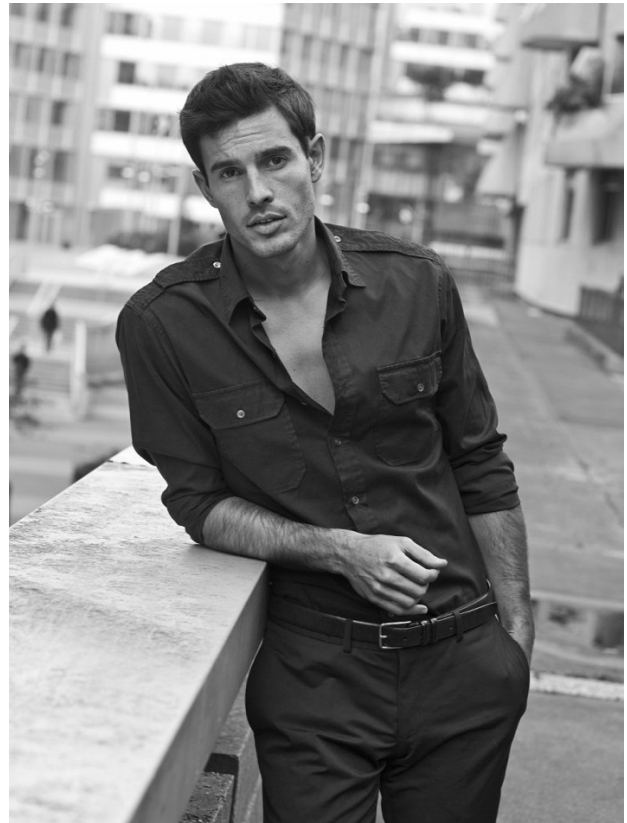

BOSS MODELS

CAPE TOWN

ANTHONY GASTELIER

Height: 185cm Chest: 99cm Waist: 76cm Suit: 39 R Shoe: 8.5 UK Hair: Brown Eyes: Hazel

BOSS MODELS

CAPE TOWN

ANTHONY GASTELIER

Height: 185cm Chest: 99cm Waist: 76cm Suit: 39 R Shoe: 8.5 UK Hair: Brown Eyes: Hazel

BOSS MODELS

CAPE TOWN

ANTHONY GASTELIER

Height: 185cm Chest: 99cm Waist: 76cm Suit: 39 R Shoe: 8.5 UK Hair: Brown Eyes: Hazel