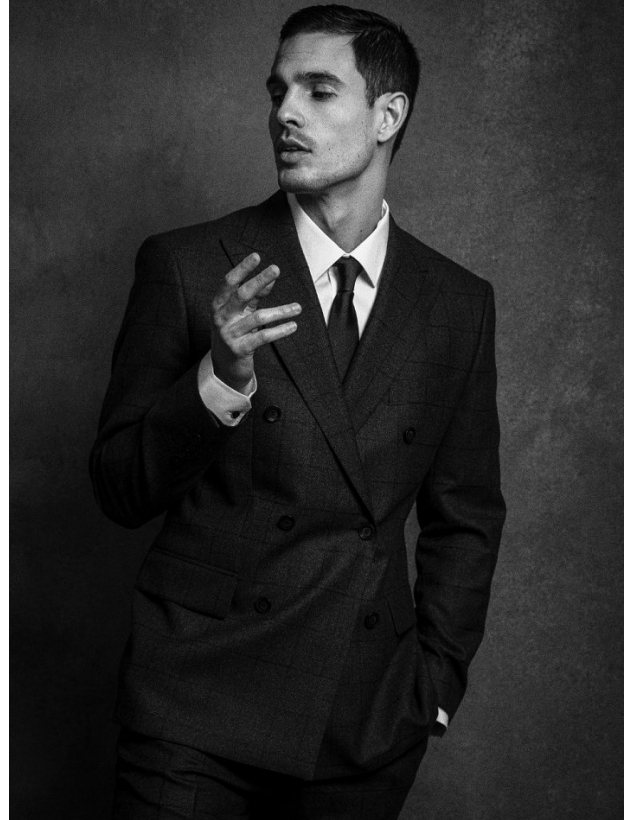

BOSS MODELS

CAPE TOWN

ANTHONY GASTELIER

Height: 185cm Chest: 99cm Waist: 76cm Suit: 39 R Shoe: 8.5 UK Hair: Brown Eyes: Hazel

BOSS MODELS

CAPE TOWN

ANTHONY GASTELIER

Height: 185cm Chest: 99cm Waist: 76cm Suit: 39 R Shoe: 8.5 UK Hair: Brown Eyes: Hazel

BOSS MODELS

CAPE TOWN

ANTHONY GASTELIER

Height: 185cm Chest: 99cm Waist: 76cm Suit: 39 R Shoe: 8.5 UK Hair: Brown Eyes: Hazel