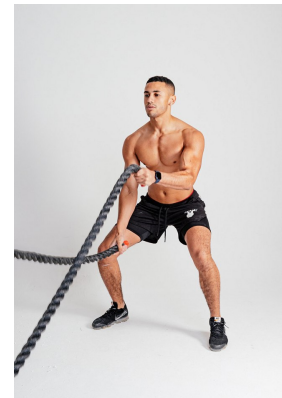

# BOSS MODELS

CAPE TOWN

## JORDAN ADEFAY

Height: 188cm Chest: 104cm Waist: 81cm Suit: 42 L Shoe: 10 UK Hair: Brown Eyes: Brown