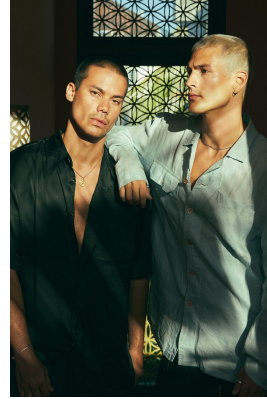

# BOSS MODELS

CAPE TOWN

## ANDREW SMITH

Height: 184cm Chest: 97cm Waist: 75cm Shoe: 9 UK Hair: Blonde Eyes: Brown

# BOSS MODELS

CAPE TOWN

ANDREW SMITH

Height: 184cm Chest: 97cm Waist: 75cm Shoe: 9 UK Hair: Blonde Eyes: Brown