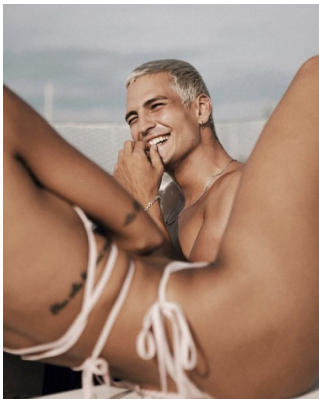

# BOSS MODELS

CAPE TOWN

## ANDREW SMITH

Height: 184cm Chest: 97cm Waist: 75cm Shoe: 9 UK Hair: Blonde Eyes: Brown

# BOSS MODELS

CAPE TOWN

ANDREW SMITH

Height: 184cm Chest: 97cm Waist: 75cm Shoe: 9 UK Hair: Blonde Eyes: Brown