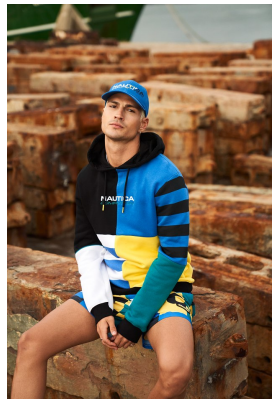

# BOSS MODELS

CAPE TOWN

## ANDREW SMITH

Height: 184cm Chest: 97cm Waist: 75cm Shoe: 9 UK Hair: Blonde Eyes: Brown

# BOSS MODELS

CAPE TOWN

ANDREW SMITH

Height: 184cm Chest: 97cm Waist: 75cm Shoe: 9 UK Hair: Blonde Eyes: Brown