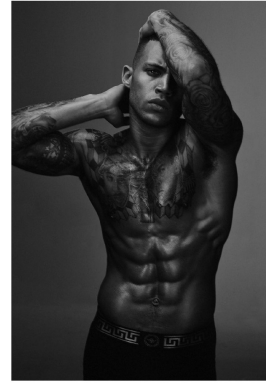

# BOSS MODELS

CAPE TOWN

**Earth Date**  
The model is wearing a white shirt, dark pants, and a black bag. The background is a plain wall with a plant.

**Double Duty**  
The model is wearing a blue and red jacket, dark pants, and a cap. The background is a plain wall with a plant.

AXEL TUCKER

Height: 183cm Chest: 102cm Waist: 75cm Suit: 40 R Shoe: 7 UK Hair: Brown Eyes: Green

# BOSS MODELS

CAPE TOWN

## AXEL TUCKER

Height: 183cm Chest: 102cm Waist: 75cm Suit: 40 R Shoe: 7 UK Hair: Brown Eyes: Green