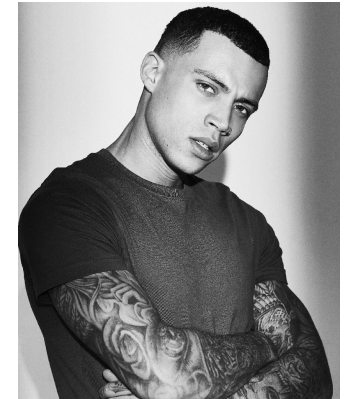

BOSS MODELS

CAPE TOWN

AXEL TUCKER

Height: 183cm Chest: 102cm Waist: 75cm Suit: 40 R Shoe: 7 UK Hair: Brown Eyes: Green