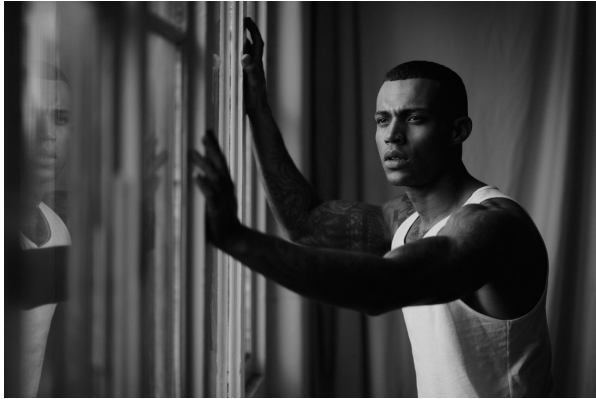

# BOSS MODELS

CAPE TOWN

**Earth Date**  
The model is wearing a white shirt, dark pants, and a black bag. The background is a plain wall with a plant.

**Double Duty**  
The model is wearing a blue and red jacket, dark pants, and a cap. The background is a plain wall with a plant.

AXEL TUCKER

Height: 183cm Chest: 102cm Waist: 75cm Suit: 40 R Shoe: 7 UK Hair: Brown Eyes: Green

# BOSS MODELS

CAPE TOWN

## AXEL TUCKER

Height: 183cm Chest: 102cm Waist: 75cm Suit: 40 R Shoe: 7 UK Hair: Brown Eyes: Green