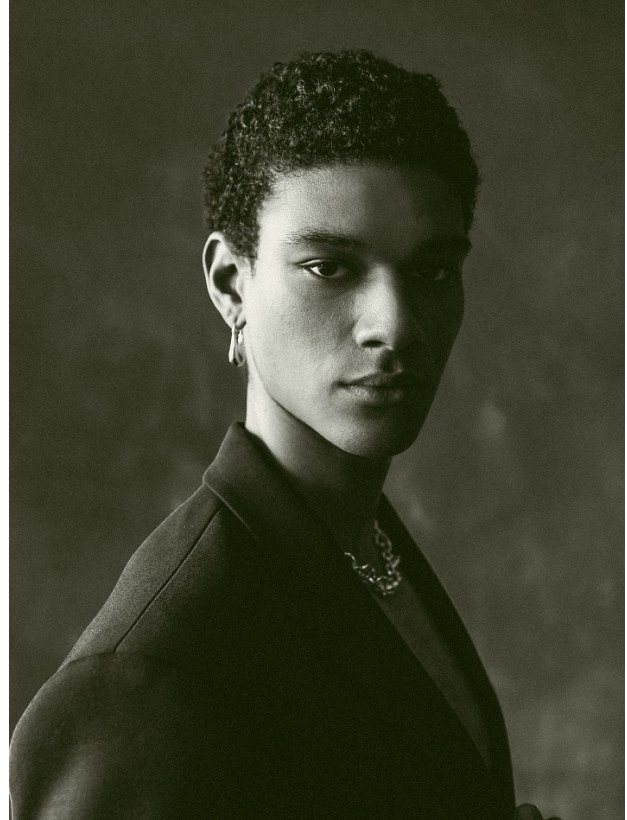

BOSS MODELS

CAPE TOWN

JAY THOR

Height: 189cm Chest: 97cm Waist: 81cm Suit: 36 L Shoe: 10.5 UK Hair: Brown Eyes: Brown

BOSS MODELS

CAPE TOWN

JAY THOR

Height: 189cm Chest: 97cm Waist: 81cm Suit: 36 L Shoe: 10.5 UK Hair: Brown Eyes: Brown

BOSS MODELS

CAPE TOWN

JAY THOR

Height: 189cm Chest: 97cm Waist: 81cm Suit: 36 L Shoe: 10.5 UK Hair: Brown Eyes: Brown