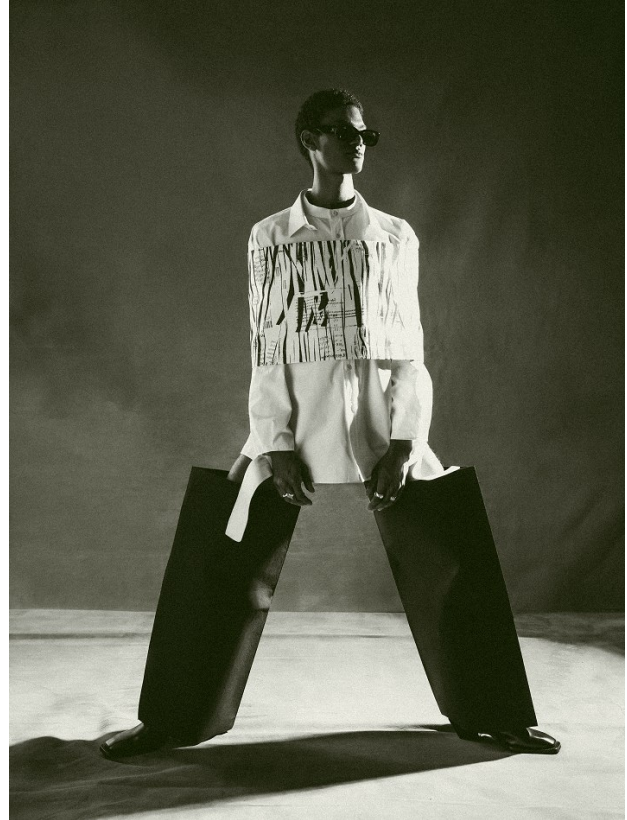

BOSS MODELS

CAPE TOWN

JAY THOR

Height: 189cm Chest: 97cm Waist: 81cm Suit: 36 L Shoe: 10.5 UK Hair: Brown Eyes: Brown

BOSS MODELS

CAPE TOWN

JAY THOR

Height: 189cm Chest: 97cm Waist: 81cm Suit: 36 L Shoe: 10.5 UK Hair: Brown Eyes: Brown

BOSS MODELS

CAPE TOWN

JAY THOR

Height: 189cm Chest: 97cm Waist: 81cm Suit: 36 L Shoe: 10.5 UK Hair: Brown Eyes: Brown