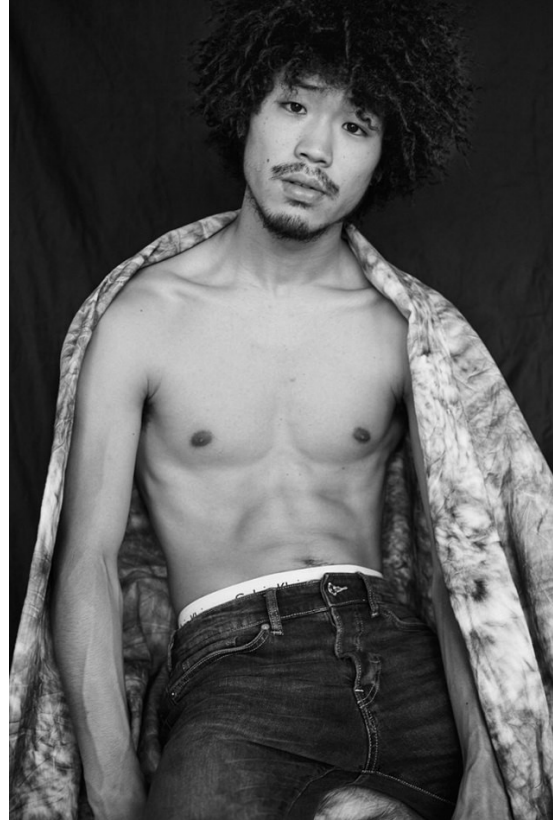

# R\_C1

tokyodesign-lab  
concept

**N** trace fiber

The block contains a full-body fashion photograph of a man in a dark jacket and olive green pants. It also features technical diagrams of fabric structures, including a hexagonal grid pattern and a circular fiber cross-section.

# BOSS MODELS

CAPE TOWN

TAKA SAHASHI

Height: 183cm Chest: 91cm Waist: 77cm Suit: 36 R Shoe: 9 UK Hair: Black Eyes: Brown