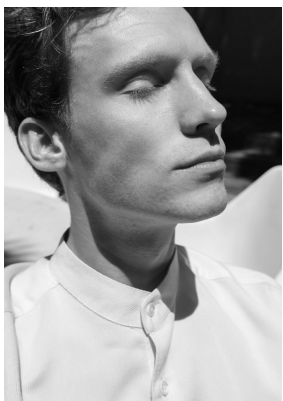

BOSS MODELS

CAPE TOWN

BEN COPELAND

Height: 189cm Chest: 95cm Waist: 75cm Suit: 38 L Shoe: 10.5 UK Hair: Red Eyes: Blue

BOSS MODELS

CAPE TOWN

BEN COPELAND

Height: 189cm Chest: 95cm Waist: 75cm Suit: 38 L Shoe: 10.5 UK Hair: Red Eyes: Blue

BOSS MODELS

CAPE TOWN

BEN COPELAND

Height: 189cm Chest: 95cm Waist: 75cm Suit: 38 L Shoe: 10.5 UK Hair: Red Eyes: Blue