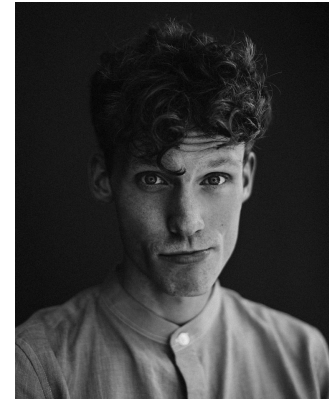

BOSS MODELS

CAPE TOWN

BEN COPELAND

Height: 189cm Chest: 95cm Waist: 75cm Suit: 38 L Shoe: 10.5 UK Hair: Red Eyes: Blue

BOSS MODELS

CAPE TOWN

BEN COPELAND

Height: 189cm Chest: 95cm Waist: 75cm Suit: 38 L Shoe: 10.5 UK Hair: Red Eyes: Blue

BOSS MODELS

CAPE TOWN

BEN COPELAND

Height: 189cm Chest: 95cm Waist: 75cm Suit: 38 L Shoe: 10.5 UK Hair: Red Eyes: Blue