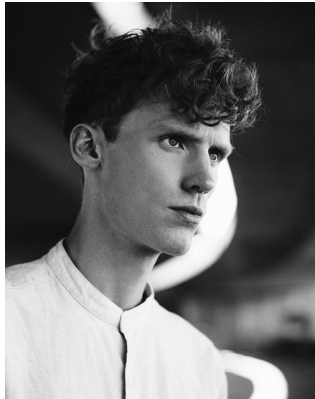

BOSS MODELS

CAPE TOWN

BEN COPELAND

Height: 189cm Chest: 95cm Waist: 75cm Suit: 38 L Shoe: 10.5 UK Hair: Red Eyes: Blue

BOSS MODELS

CAPE TOWN

BEN COPELAND

Height: 189cm Chest: 95cm Waist: 75cm Suit: 38 L Shoe: 10.5 UK Hair: Red Eyes: Blue

BOSS MODELS

CAPE TOWN

BEN COPELAND

Height: 189cm Chest: 95cm Waist: 75cm Suit: 38 L Shoe: 10.5 UK Hair: Red Eyes: Blue