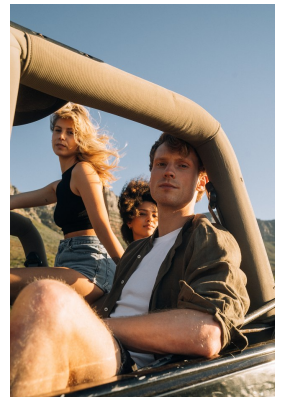

BOSS MODELS

CAPE TOWN

BEN COPELAND

Height: 189cm Chest: 95cm Waist: 75cm Suit: 38 L Shoe: 10.5 UK Hair: Red Eyes: Blue

BOSS MODELS

CAPE TOWN

BEN COPELAND

Height: 189cm Chest: 95cm Waist: 75cm Suit: 38 L Shoe: 10.5 UK Hair: Red Eyes: Blue

BOSS MODELS

CAPE TOWN

BEN COPELAND

Height: 189cm Chest: 95cm Waist: 75cm Suit: 38 L Shoe: 10.5 UK Hair: Red Eyes: Blue