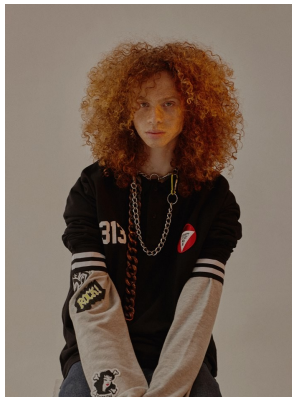

# BOSS MODELS

CAPE TOWN

## GEORGE HARD

Height: 187cm Chest: 92cm Waist: 71cm Shoe: 10.5 UK Hair: Auburn Eyes: Green