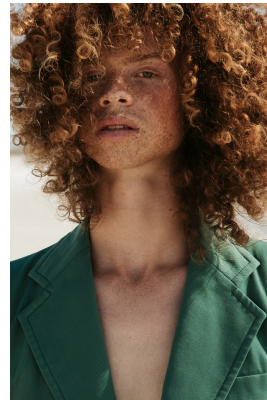

# BOSS MODELS

CAPE TOWN

## GEORGE HARD

Height: 187cm Chest: 92cm Waist: 71cm Shoe: 10.5 UK Hair: Auburn Eyes: Green