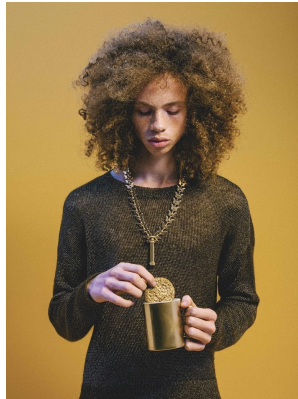

BOSS MODELS

CAPE TOWN

GEORGE HARD

Height: 187cm Chest: 92cm Waist: 71cm Shoe: 10.5 UK Hair: Auburn Eyes: Green