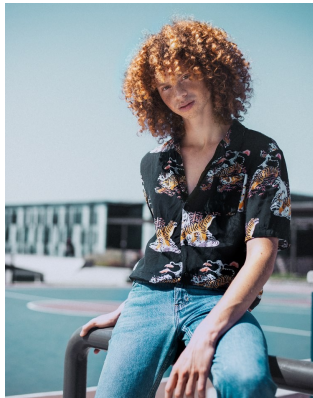

BOSS MODELS

CAPE TOWN

GEORGE HARD

Height: 187cm Chest: 92cm Waist: 71cm Shoe: 10.5 UK Hair: Auburn Eyes: Green