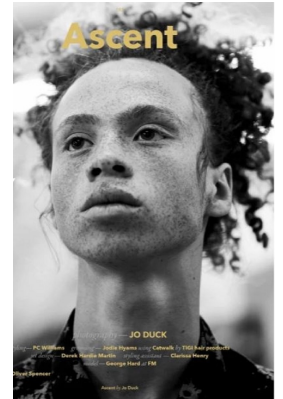

# BOSS MODELS

CAPE TOWN

## GEORGE HARD

Height: 187cm Chest: 92cm Waist: 71cm Shoe: 10.5 UK Hair: Auburn Eyes: Green