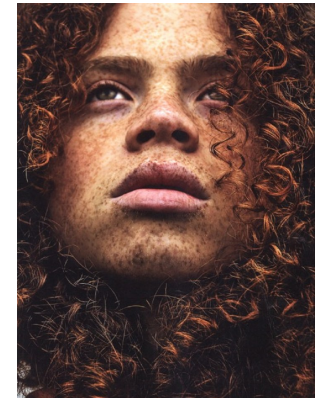

BOSS MODELS

CAPE TOWN

GEORGE HARD

Height: 187cm Chest: 92cm Waist: 71cm Shoe: 10.5 UK Hair: Auburn Eyes: Green