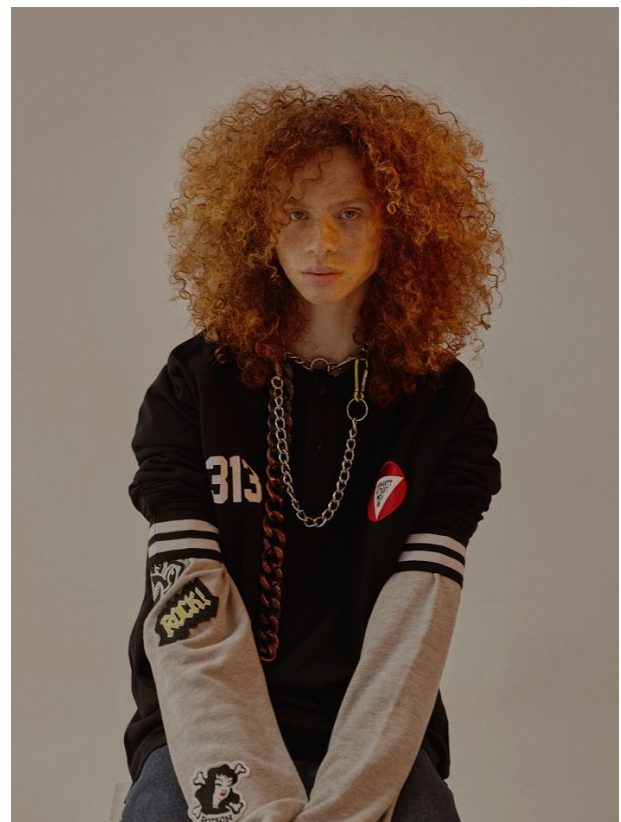

BOSS MODELS

CAPE TOWN

GEORGE HARD

Height: 187cm Chest: 92cm Waist: 71cm Shoe: 10.5 UK Hair: Auburn Eyes: Green