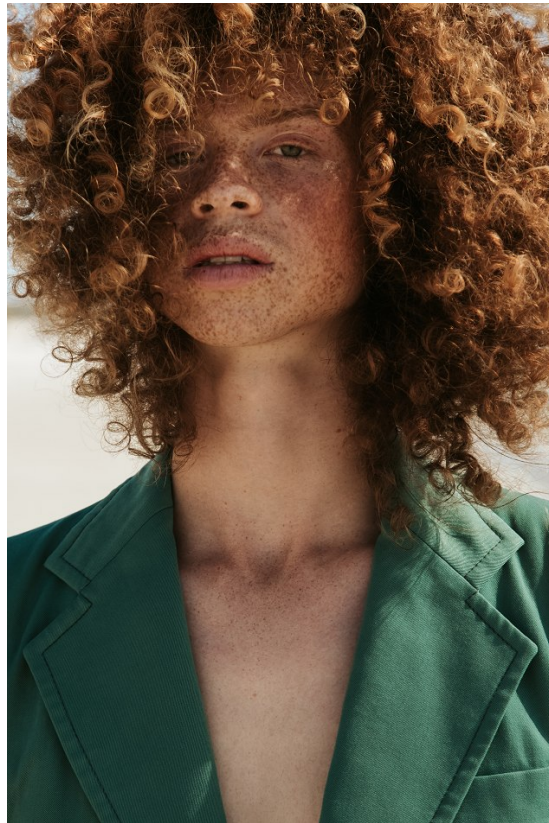

BOSS MODELS

CAPE TOWN

GEORGE HARD

Height: 187cm Chest: 92cm Waist: 71cm Shoe: 10.5 UK Hair: Auburn Eyes: Green

BOSS MODELS

CAPE TOWN

GEORGE HARD

Height: 187cm Chest: 92cm Waist: 71cm Shoe: 10.5 UK Hair: Auburn Eyes: Green