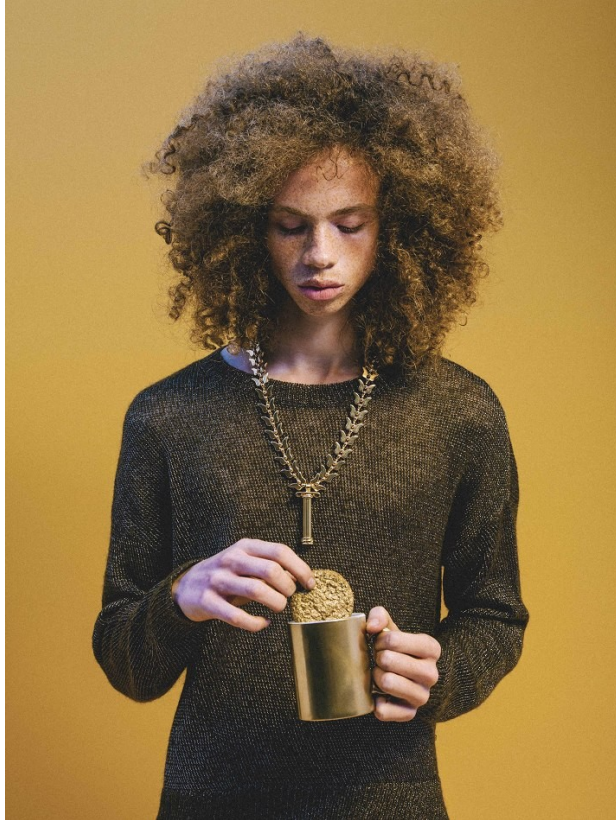

BOSS MODELS

CAPE TOWN

GEORGE HARD

Height: 187cm Chest: 92cm Waist: 71cm Shoe: 10.5 UK Hair: Auburn Eyes: Green

BOSS MODELS

CAPE TOWN

GEORGE HARD

Height: 187cm Chest: 92cm Waist: 71cm Shoe: 10.5 UK Hair: Auburn Eyes: Green