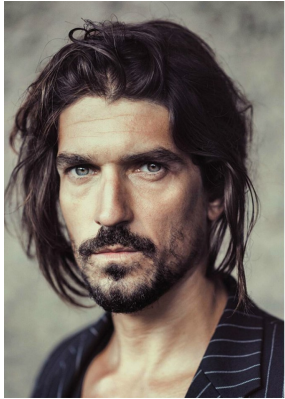

# BOSS MODELS

CAPE TOWN

## EDWARD SAXBY

Height: 180cm Chest: 97cm Waist: 66cm Suit: 38 R Shoe: 9 UK Hair: Dark Brown Eyes: Green