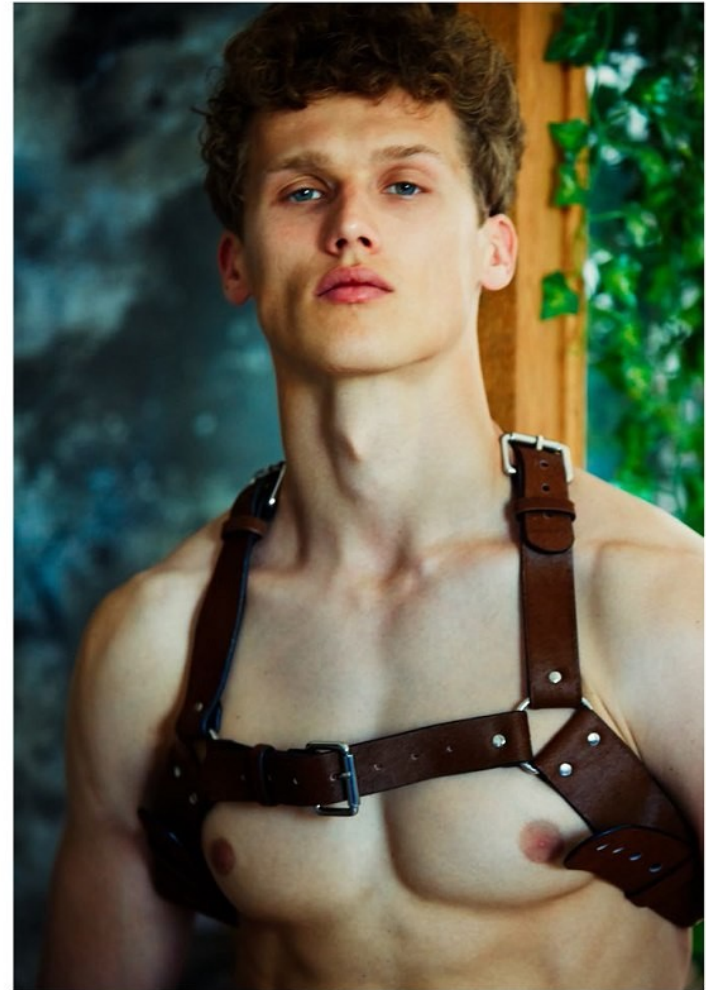

BOSS MODELS

CAPE TOWN

En esta página y en la anterior:
Arnés: PRIVATE POLICY
Pantalones: BALLY

www.risbelmagazine.es //299

BRAM VALBRACHT

Height: 190cm Chest: 96cm Waist: 79cm Suit: 38 R Shoe: 10.5 UK Hair: Blonde Eyes: Blue/Grey