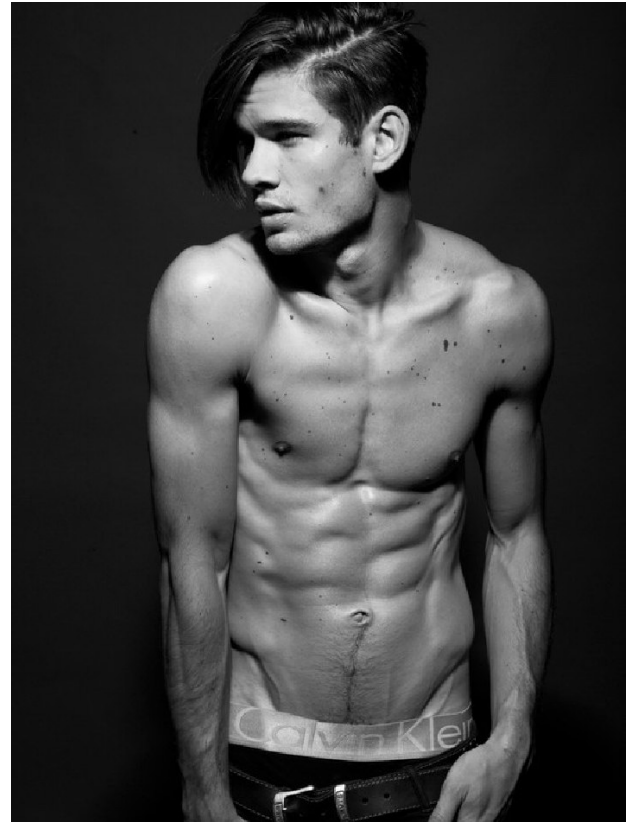

BOSS MODELS

CAPE TOWN

ANDREW HULME

Height: 188cm Chest: 97cm Waist: 79cm Suit: 38 R Shoe: 10.5 UK Hair: Light Brown Eyes: Brown

BOSS MODELS

CAPE TOWN

ANDREW HULME

Height: 188cm Chest: 97cm Waist: 79cm Suit: 38 R Shoe: 10.5 UK Hair: Light Brown Eyes: Brown

BOSS MODELS

CAPE TOWN

GENTLEMAN'S JOURNAL

FASHION

75

ANDREW HULME

Height: 188cm Chest: 97cm Waist: 79cm Suit: 38 R Shoe: 10.5 UK Hair: Light Brown Eyes: Brown

BOSS MODELS

CAPE TOWN

ANDREW HULME

Height: 188cm Chest: 97cm Waist: 79cm Suit: 38 R Shoe: 10.5 UK Hair: Light Brown Eyes: Brown

BOSS MODELS

CAPE TOWN

ANDREW HULME

Height: 188cm Chest: 97cm Waist: 79cm Suit: 38 R Shoe: 10.5 UK Hair: Light Brown Eyes: Brown