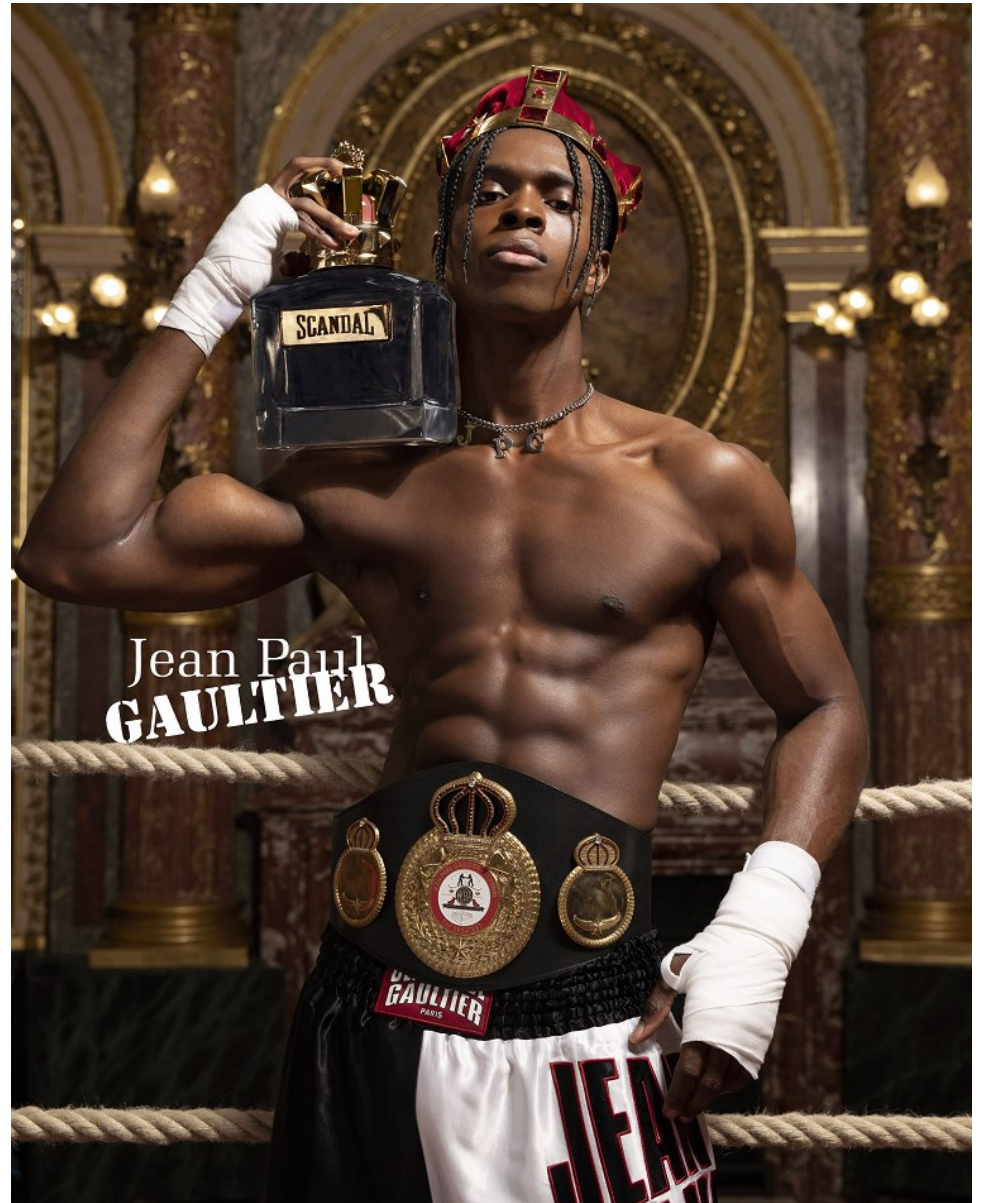

BOSS MODELS

CAPE TOWN

AKAN KONAN

Height: 188cm Chest: 98cm Waist: 76cm Suit: 38 L Shoe: 10.5 UK Hair: Black Eyes: Brown

BOSS MODELS

CAPE TOWN

AKAN KONAN

Height: 188cm Chest: 98cm Waist: 76cm Suit: 38 L Shoe: 10.5 UK Hair: Black Eyes: Brown

BOSS MODELS

CAPE TOWN

THIS PAGE
Choker Valentino;
Shirt, trousers, rings,
coat all Neo Serati;
Boots Vetement

AKAN KONAN

Height: 188cm Chest: 98cm Waist: 76cm Suit: 38 L Shoe: 10.5 UK Hair: Black Eyes: Brown

BOSS MODELS

CAPE TOWN

ORLEBAR BROWN

AKAN KONAN

Height: 188cm Chest: 98cm Waist: 76cm Suit: 38 L Shoe: 10.5 UK Hair: Black Eyes: Brown

BOSS MODELS

CAPE TOWN

AKAN KONAN