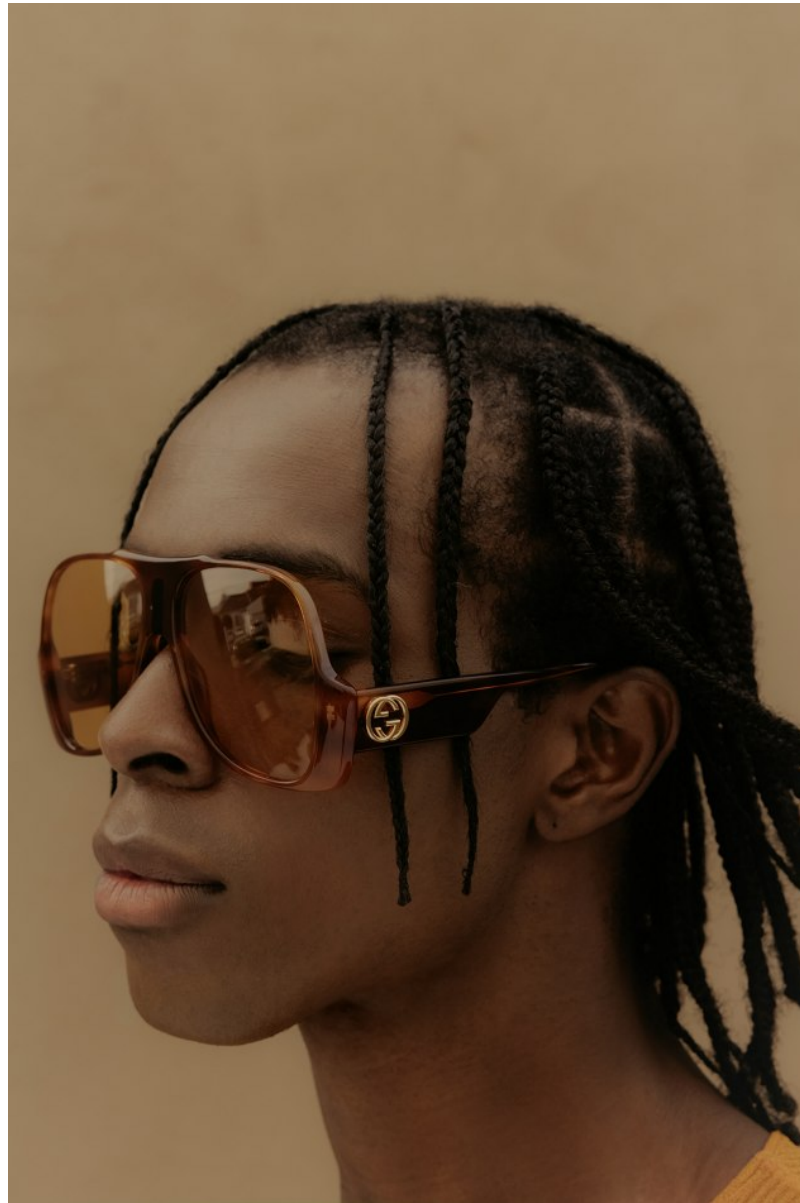

BOSS MODELS

CAPE TOWN

AKAN KONAN

Height: 188cm Chest: 98cm Waist: 76cm Suit: 38 L Shoe: 10.5 UK Hair: Black Eyes: Brown