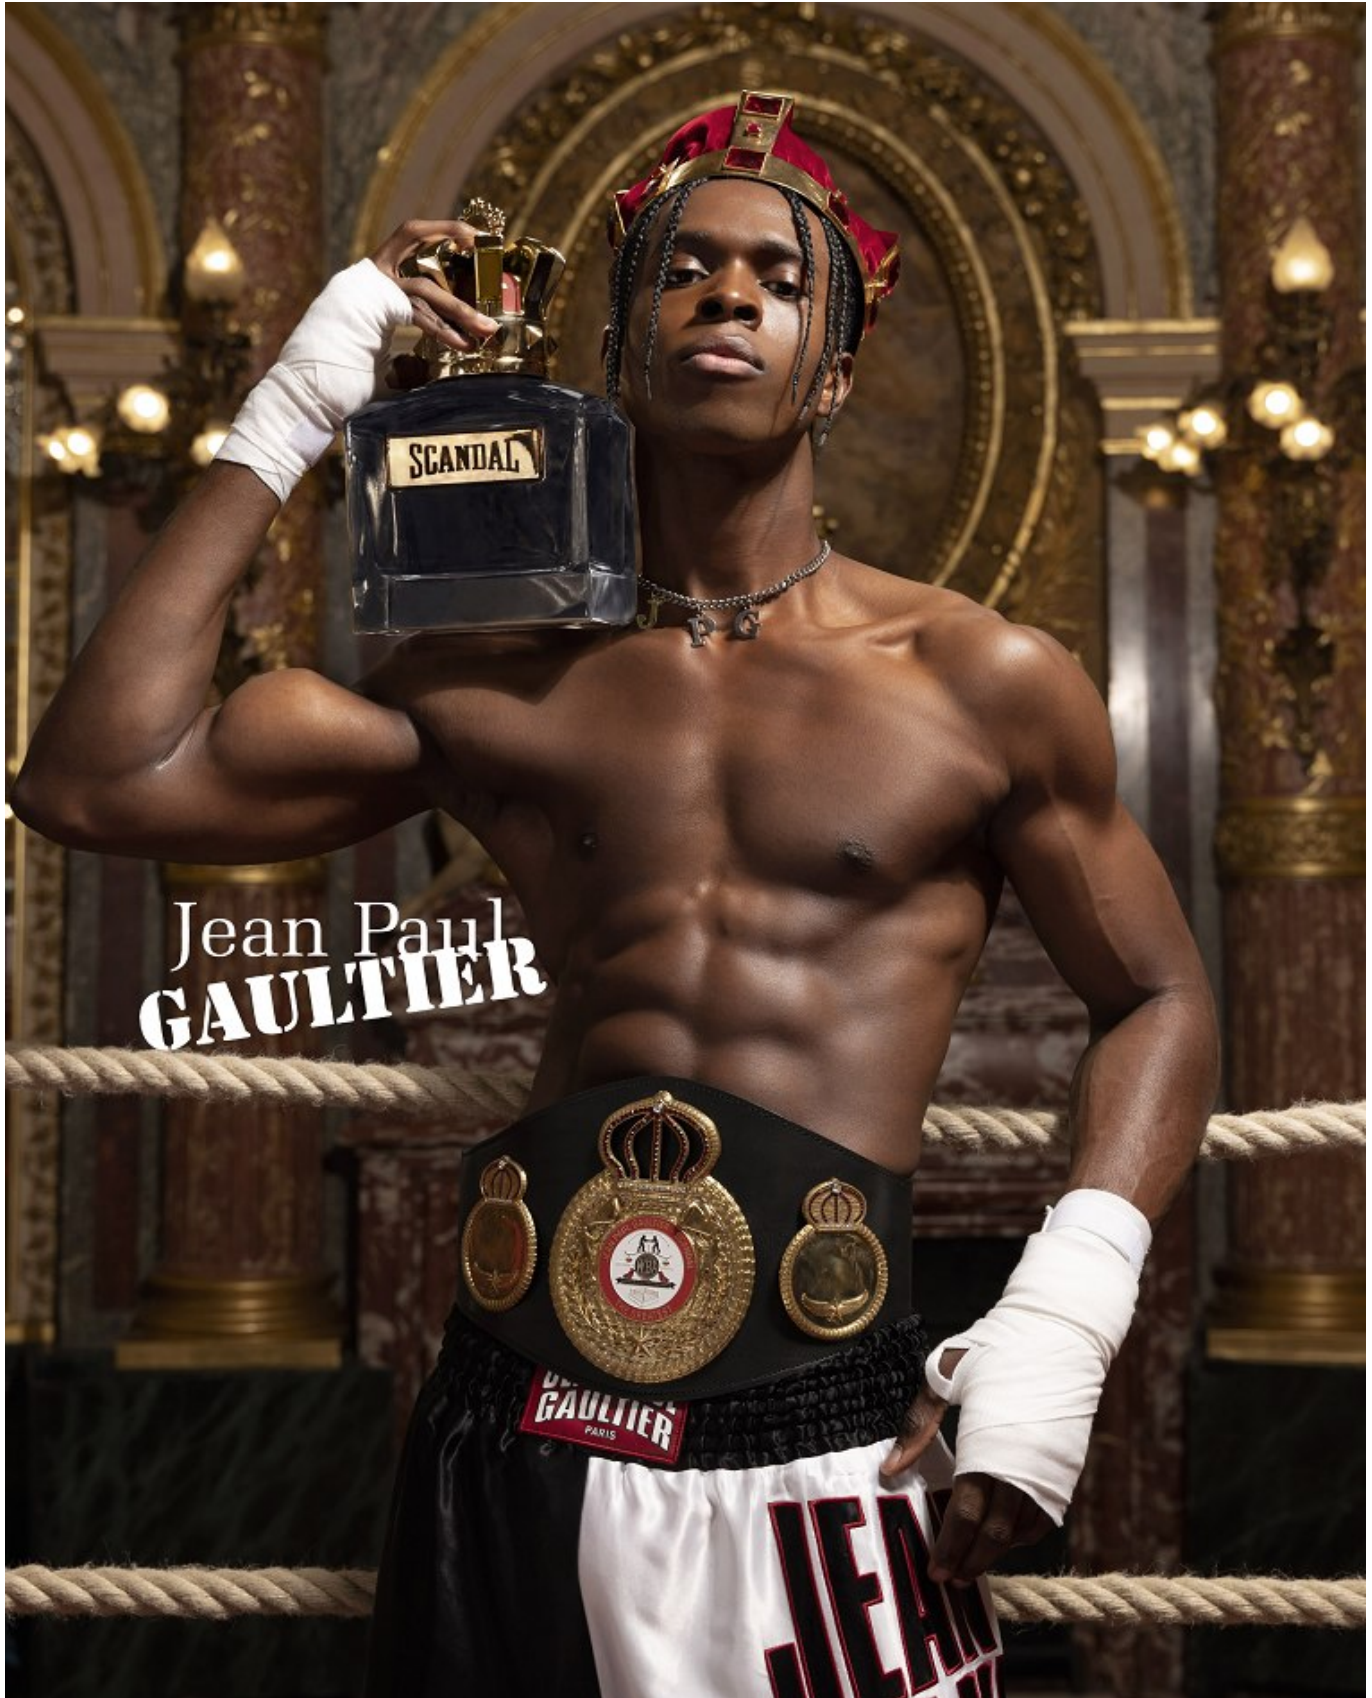

AKAN KONAN

BOSS MODELS

CAPE TOWN

Jean Paul
GAULTIER

AKAN KONAN

Height: 188cm Chest: 98cm Waist: 76cm Suit: 38 L Shoe: 10.5 UK Hair: Black Eyes: Brown