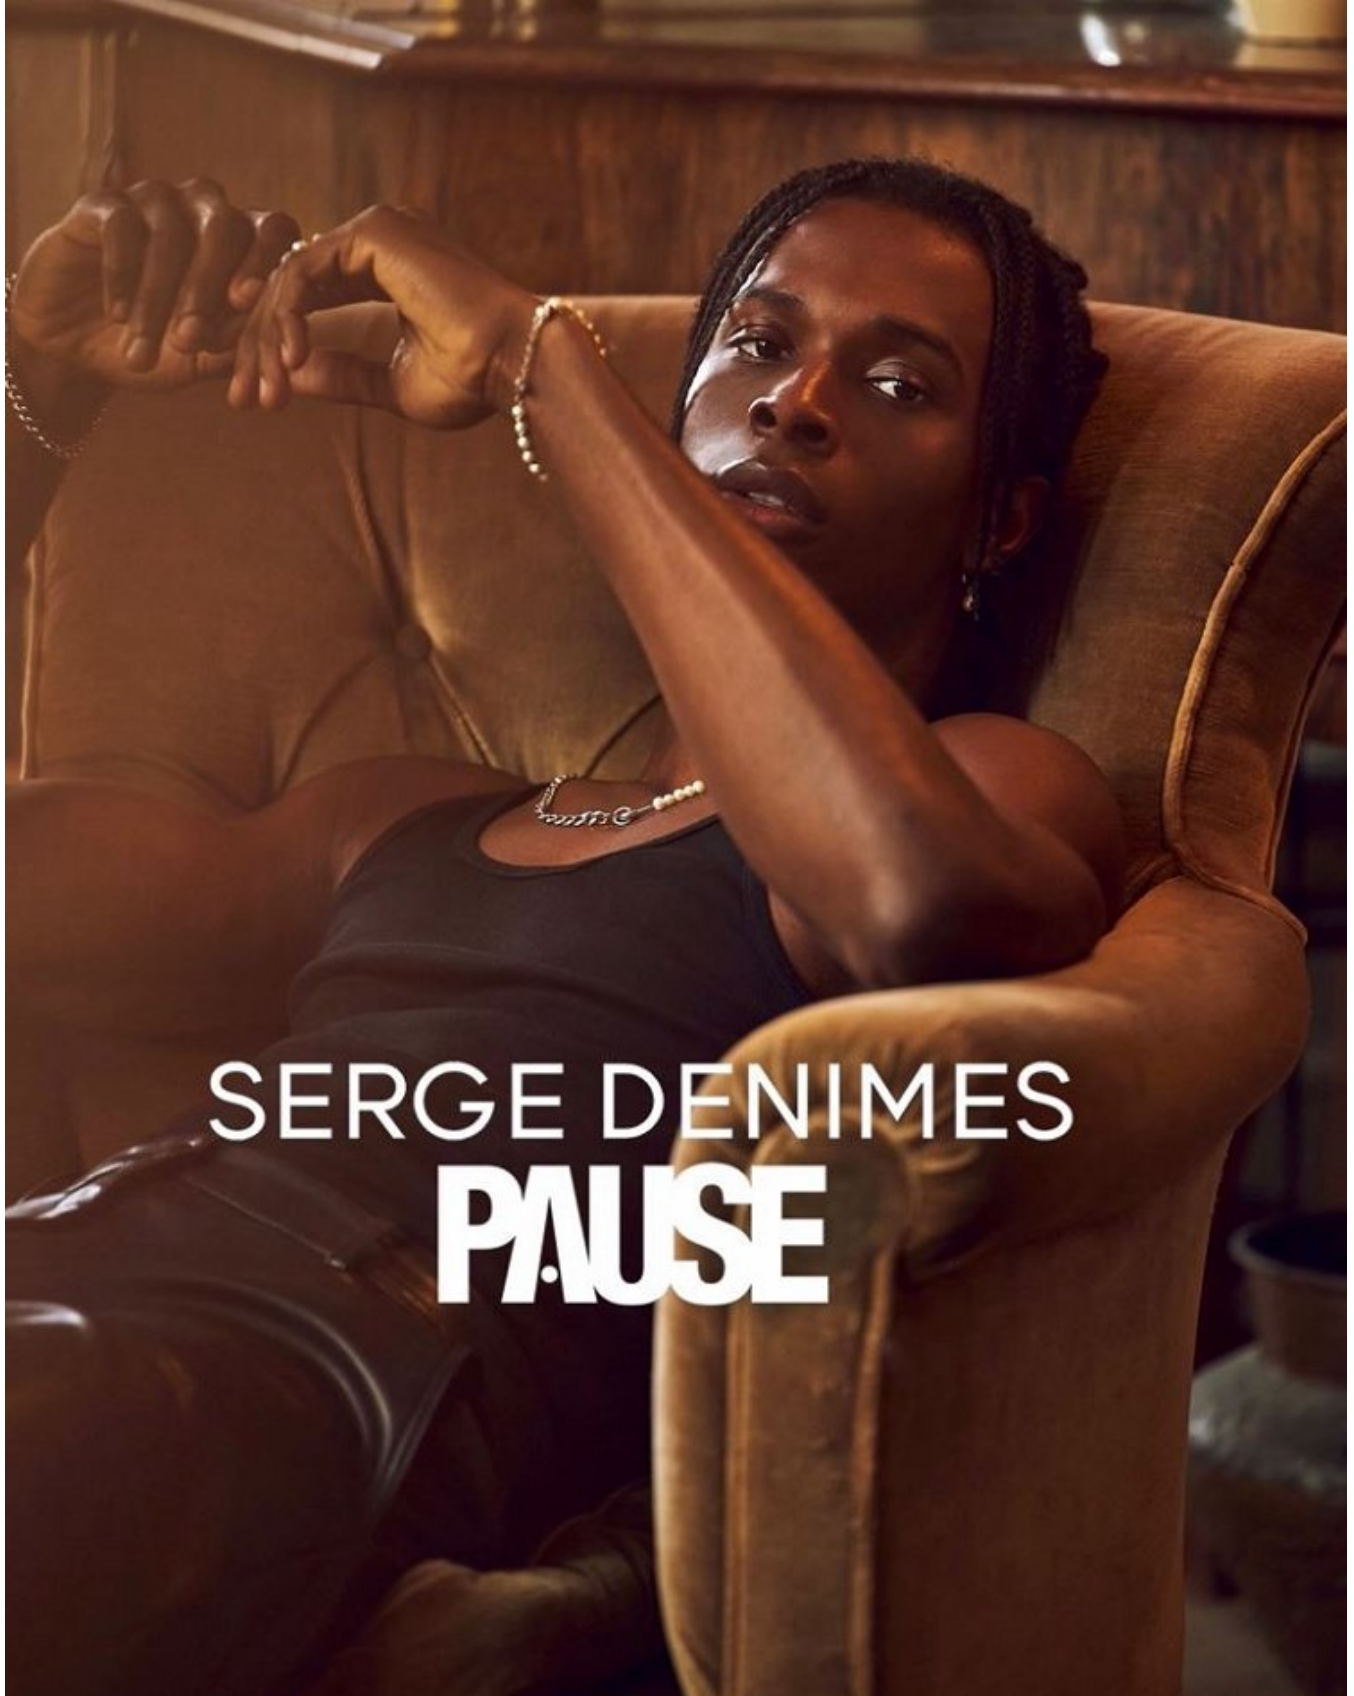

BOSS MODELS

CAPE TOWN

SERGE DENIMES
PAUSE

AKAN KONAN

Height: 188cm Chest: 98cm Waist: 76cm Suit: 38 L Shoe: 10.5 UK Hair: Black Eyes: Brown