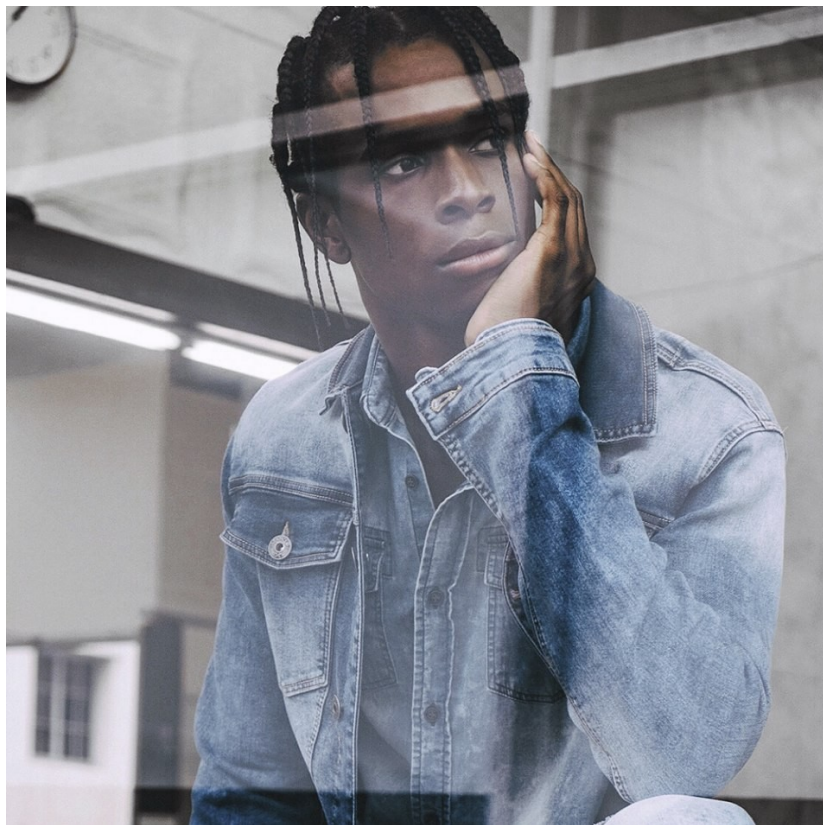

BOSS MODELS

CAPE TOWN

AKAN KONAN

Height: 188cm Chest: 98cm Waist: 76cm Suit: 38 L Shoe: 10.5 UK Hair: Black Eyes: Brown