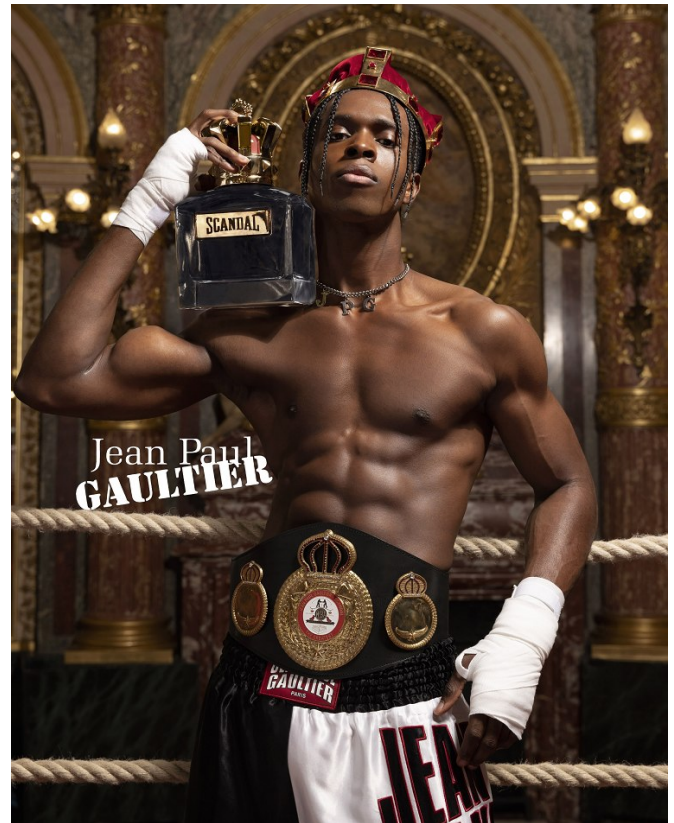

BOSS MODELS

CAPE TOWN

AKAN KONAN

Height: 188cm Chest: 98cm Waist: 76cm Suit: 38 L Shoe: 10.5 UK Hair: Black Eyes: Brown

BOSS MODELS

CAPE TOWN

AKAN KONAN

Height: 188cm Chest: 98cm Waist: 76cm Suit: 38 L Shoe: 10.5 UK Hair: Black Eyes: Brown