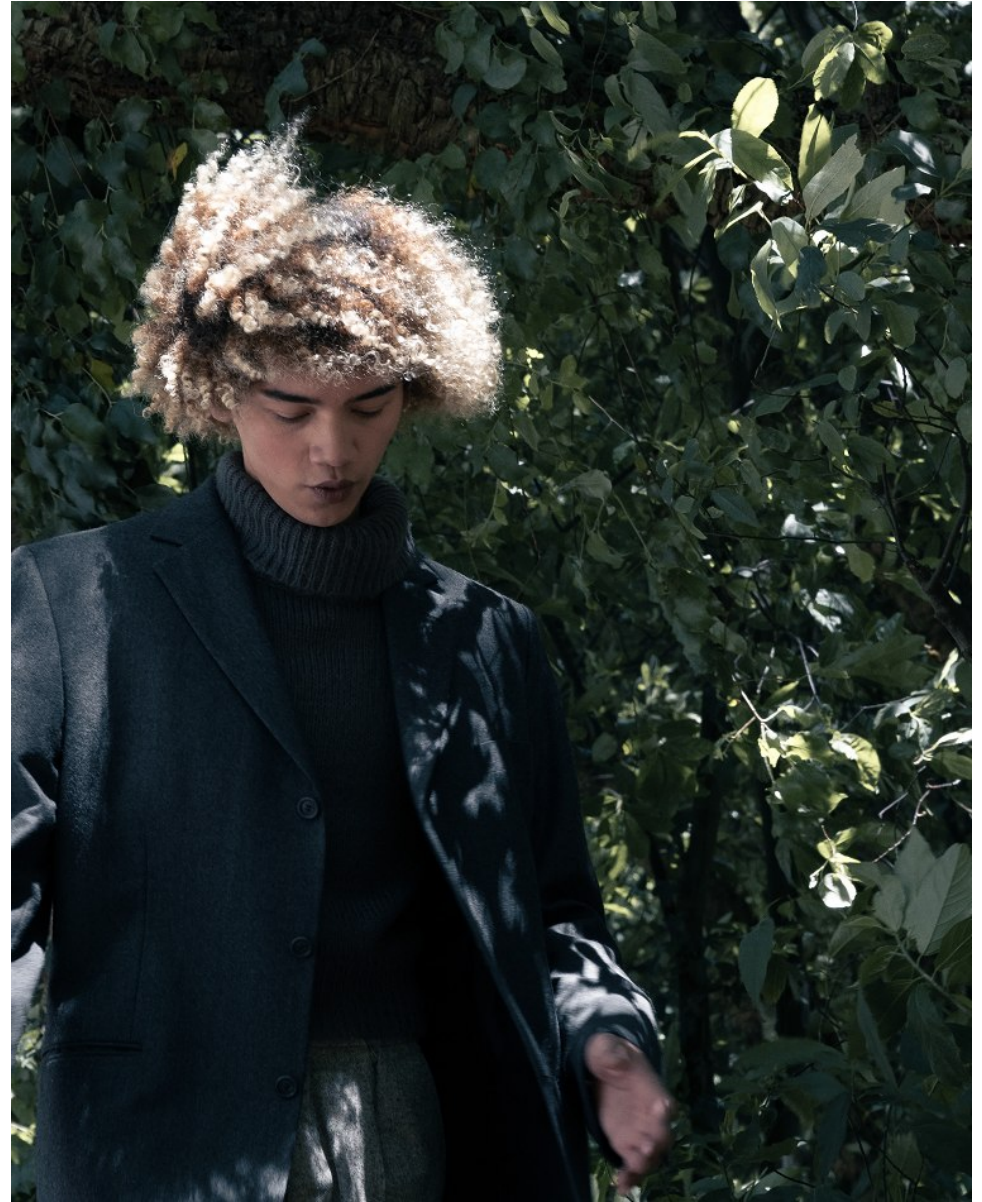

BOSS MODELS

CAPE TOWN

CYLE WILLIAMS

Height: 183cm Chest: 91cm Waist: 71cm Shoe: 9.5 UK Hair: Blonde Eyes: Blue/Green

BOSS MODELS

CAPE TOWN

CYLE WILLIAMS

Height: 183cm Chest: 91cm Waist: 71cm Shoe: 9.5 UK Hair: Blonde Eyes: Blue/Green