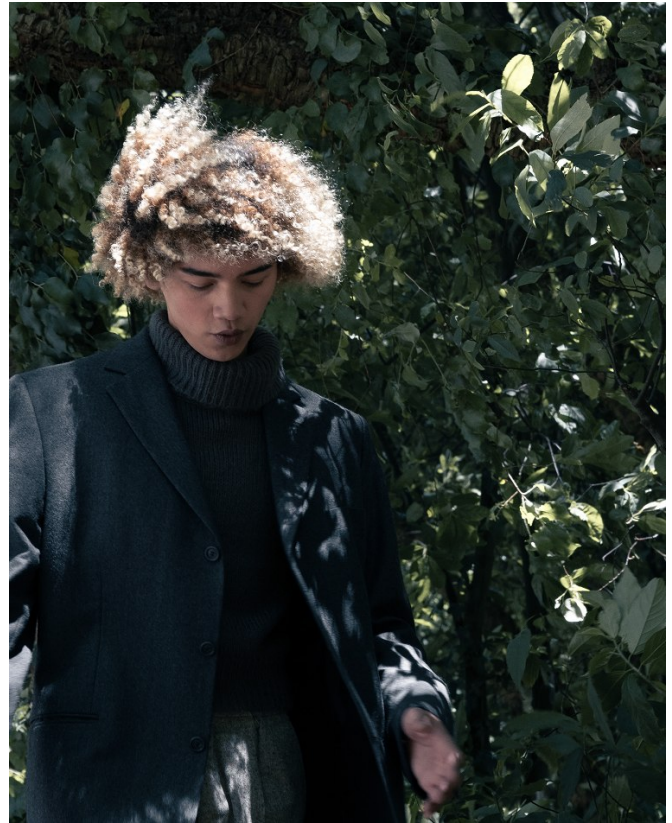

BOSS MODELS

CAPE TOWN

CYLE WILLIAMS

Height: 183cm Chest: 91cm Waist: 71cm Shoe: 9.5 UK Hair: Blonde Eyes: Blue/Green

BOSS MODELS

CAPE TOWN

CYLE WILLIAMS

Height: 183cm Chest: 91cm Waist: 71cm Shoe: 9.5 UK Hair: Blonde Eyes: Blue/Green