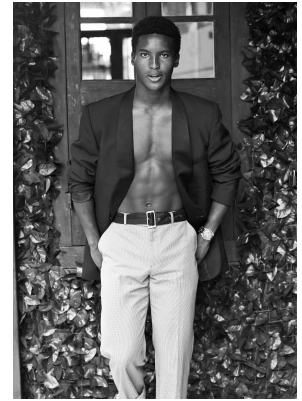

BOSS MODELS

CAPE TOWN

ENZO MANGANYI

Height: 184cm Chest: 99cm Waist: 73cm Suit: 38 R Shoe: 11 UK Hair: Black Eyes: Brown