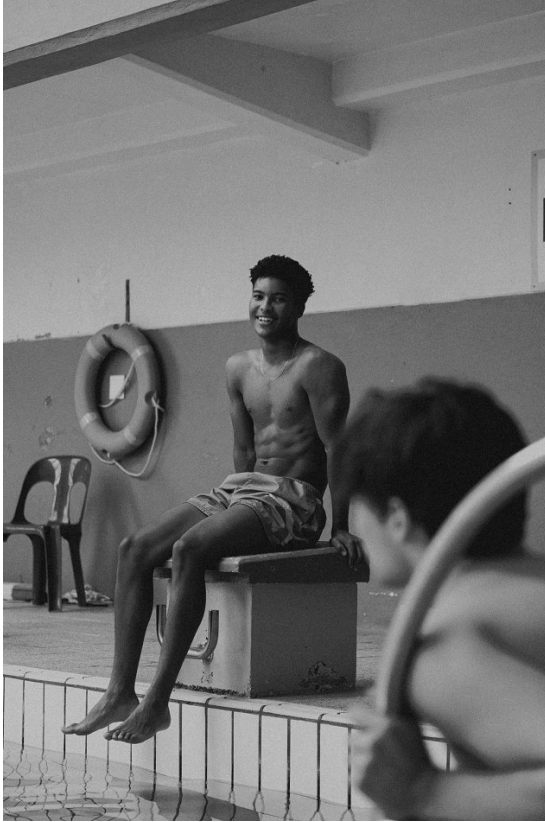

BOSS MODELS

CAPE TOWN

ENZO MANGANYI

Height: 184cm Chest: 99cm Waist: 73cm Suit: 38 R Shoe: 11 UK Hair: Black Eyes: Brown

BOSS MODELS

CAPE TOWN

ENZO MANGANYI

Height: 184cm Chest: 99cm Waist: 73cm Suit: 38 R Shoe: 11 UK Hair: Black Eyes: Brown