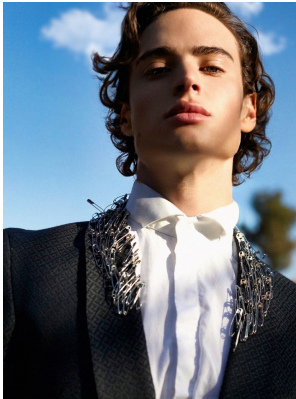

BOSS MODELS

CAPE TOWN

KYLE VAN ASWEGEN

Height: 186cm Chest: 99cm Waist: 73cm Suit: 40 L Shoe: 9 UK Hair: Blonde Eyes: Blue