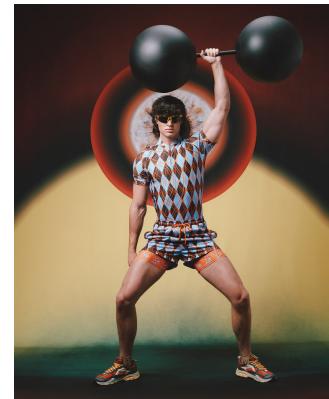

BOSS MODELS

CAPE TOWN

KYLE VAN ASWEGEN

Height: 186cm Chest: 99cm Waist: 73cm Suit: 40 L Shoe: 9 UK Hair: Blonde Eyes: Blue