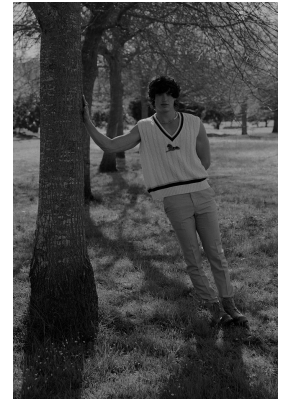

BOSS MODELS

CAPE TOWN

KYLE VAN ASWEGEN

Height: 186cm Chest: 99cm Waist: 73cm Suit: 40 L Shoe: 9 UK Hair: Blonde Eyes: Blue