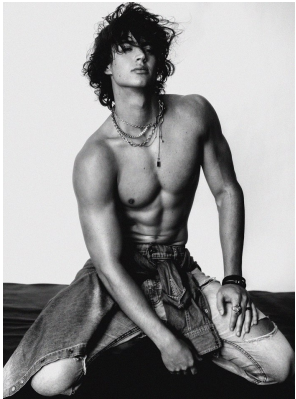

BOSS MODELS

CAPE TOWN

KYLE VAN ASWEGEN

Height: 186cm Chest: 99cm Waist: 73cm Suit: 40 L Shoe: 9 UK Hair: Blonde Eyes: Blue