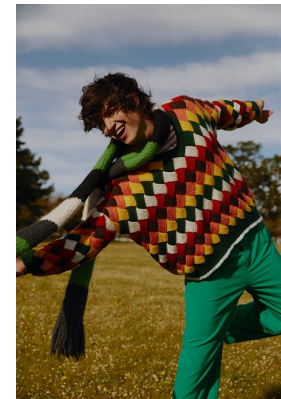

BOSS MODELS

CAPE TOWN

KYLE VAN ASWEGEN

Height: 186cm Chest: 99cm Waist: 73cm Suit: 40 L Shoe: 9 UK Hair: Blonde Eyes: Blue