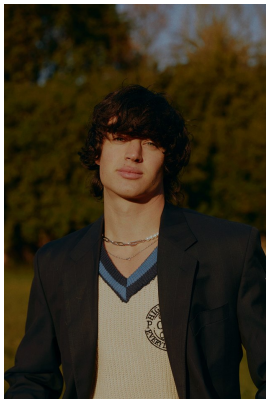

BOSS MODELS

CAPE TOWN

KYLE VAN ASWEGEN

Height: 186cm Chest: 99cm Waist: 73cm Suit: 40 L Shoe: 9 UK Hair: Blonde Eyes: Blue