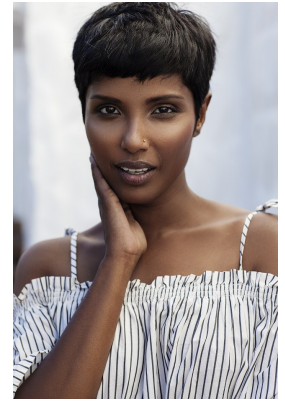

# W MANAGEMENT

*A Division Of Boss Models*

**GAYA SCHATZ**

Height: 172cm Bust: 81cm Shoe: 5 UK Hair: Black Eyes: Dark Brown