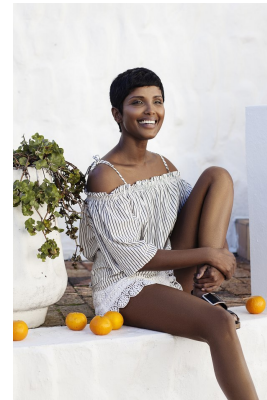

# W MANAGEMENT

*A Division Of Boss Models*

**GAYA SCHATZ**

Height: 172cm Bust: 81cm Shoe: 5 UK Hair: Black Eyes: Dark Brown