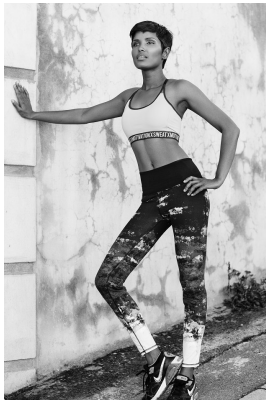

# W MANAGEMENT

*A Division Of Boss Models*

**GAYA SCHATZ**

Height: 172cm Bust: 81cm Shoe: 5 UK Hair: Black Eyes: Dark Brown