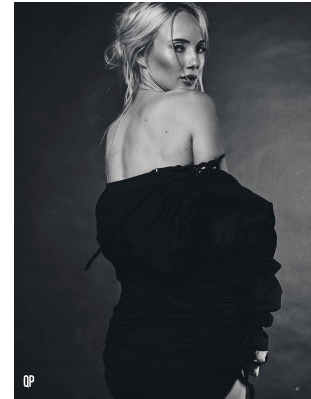

W MANAGEMENT

A Division Of Boss Models

SARAH KOZLOWSKI

Height: 180cm Bust: 86cm Waist: 65cm Hips: 94cm Shoe: 8 UK Hair: Blonde Eyes: Green

W MANAGEMENT

A Division Of Boss Models

SARAH KOZLOWSKI

Height: 180cm Bust: 86cm Waist: 65cm Hips: 94cm Shoe: 8 UK Hair: Blonde Eyes: Green