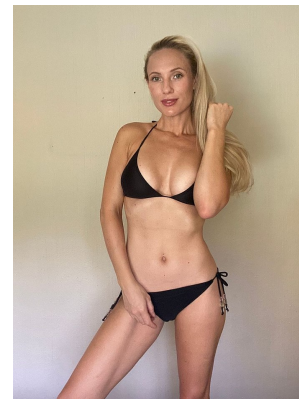

W MANAGEMENT

A Division Of Boss Models

SARAH KOZLOWSKI

Height: 180cm Bust: 86cm Waist: 65cm Hips: 94cm Shoe: 8 UK Hair: Blonde Eyes: Green

W MANAGEMENT

A Division Of Boss Models

SARAH KOZLOWSKI

Height: 180cm Bust: 86cm Waist: 65cm Hips: 94cm Shoe: 8 UK Hair: Blonde Eyes: Green