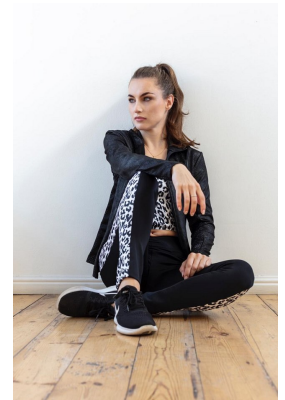

W MANAGEMENT

A Division Of Boss Models

GILLIAN UPSHER

Height: 165cm Bust: 81cm Waist: 67cm Hips: 83cm Shoe: 3.5 UK Hair: Brunette Eyes: Blue/Green

W MANAGEMENT

A Division Of Boss Models

GILLIAN UPSHER

Height: 165cm Bust: 81cm Waist: 67cm Hips: 83cm Shoe: 3.5 UK Hair: Brunette Eyes: Blue/Green

W MANAGEMENT

A Division Of Boss Models

GILLIAN UPSHER

Height: 165cm Bust: 81cm Waist: 67cm Hips: 83cm Shoe: 3.5 UK Hair: Brunette Eyes: Blue/Green