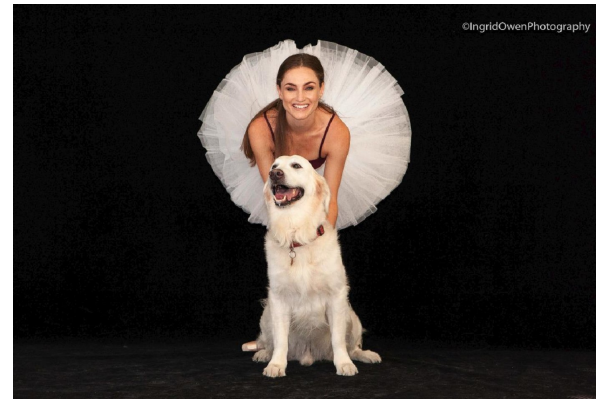

W MANAGEMENT

A Division Of Boss Models

GILLIAN UPSHER

Height: 165cm Bust: 81cm Waist: 67cm Hips: 83cm Shoe: 3.5 UK Hair: Brunette Eyes: Blue/Green

W MANAGEMENT

A Division Of Boss Models

GILLIAN UPSHER

Height: 165cm Bust: 81cm Waist: 67cm Hips: 83cm Shoe: 3.5 UK Hair: Brunette Eyes: Blue/Green

W MANAGEMENT

A Division Of Boss Models

GILLIAN UPSHER

Height: 165cm Bust: 81cm Waist: 67cm Hips: 83cm Shoe: 3.5 UK Hair: Brunette Eyes: Blue/Green