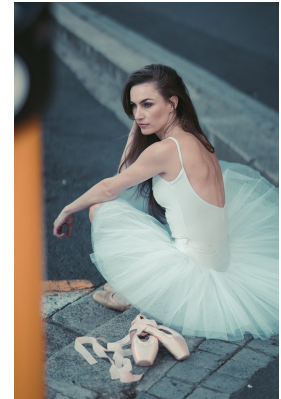

W MANAGEMENT

A Division Of Boss Models

GILLIAN UPSHER

Height: 165cm Bust: 81cm Waist: 67cm Hips: 83cm Shoe: 3.5 UK Hair: Brunette Eyes: Blue/Green

W MANAGEMENT

A Division Of Boss Models

GILLIAN UPSHER

Height: 165cm Bust: 81cm Waist: 67cm Hips: 83cm Shoe: 3.5 UK Hair: Brunette Eyes: Blue/Green

W MANAGEMENT

A Division Of Boss Models

GILLIAN UPSHER

Height: 165cm Bust: 81cm Waist: 67cm Hips: 83cm Shoe: 3.5 UK Hair: Brunette Eyes: Blue/Green