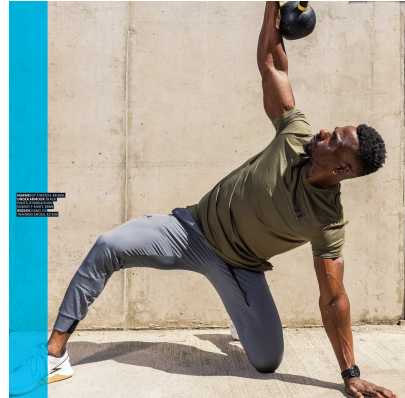

BOSS MODELS

CAPE TOWN

Image: Tresor Mpukuta represented by Boss Models Cape Town

TRESOR MPUKUTA

Height: 183cm Chest: 97cm Waist: 82cm Suit: 40 R Shoe: 9 UK Hair: Black Eyes: Brown

BOSS MODELS

CAPE TOWN

Image: Tresor Mpukuta represented by Boss Models Cape Town

TRESOR MPUKUTA

Height: 183cm Chest: 97cm Waist: 82cm Suit: 40 R Shoe: 9 UK Hair: Black Eyes: Brown