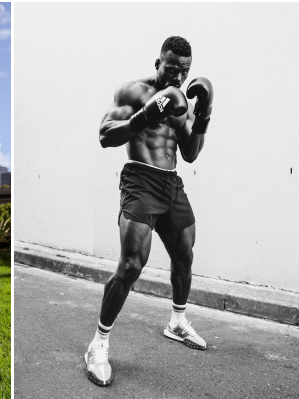

BOSS MODELS

CAPE TOWN

Image: Tresor Mpukuta represented by Boss Models Cape Town

TRESOR MPUKUTA

Height: 183cm Chest: 97cm Waist: 82cm Suit: 40 R Shoe: 9 UK Hair: Black Eyes: Brown

BOSS MODELS

CAPE TOWN

Image: Tresor Mpukuta represented by Boss Models Cape Town

TRESOR MPUKUTA

Height: 183cm Chest: 97cm Waist: 82cm Suit: 40 R Shoe: 9 UK Hair: Black Eyes: Brown