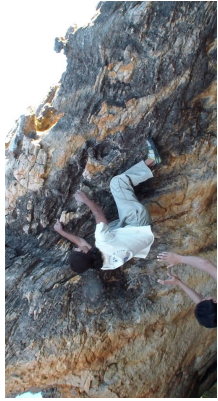

BOSS MODELS

CAPE TOWN

Image: Aadam Mazema represented by Boss Models Cape To

AADAM MAZEMA

Height: 183cm Chest: 92cm Waist: 70cm Suit: 36 R Shoe: 9.5 UK Hair: Brown Eyes: Brown