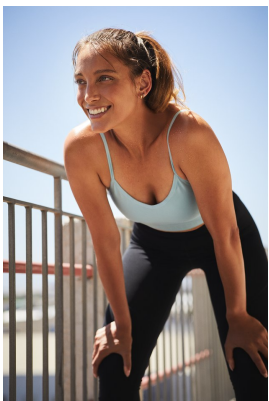

BOSS MODELS

CAPE TOWN

Image: Charissa Snyman represented by Boss Models Cape Town

Image: Charissa Snyman represented by Boss Models Cape Town

CHARISSA SNYMAN

Height: 177cm Bust: 90cm Waist: 73cm Hips: 98cm Shoe: 7 UK Hair: Brown Eyes: Green

BOSS MODELS

CAPE TOWN

CHARISSA SNYMAN

Height: 177cm Bust: 90cm Waist: 73cm Hips: 98cm Shoe: 7 UK Hair: Brown Eyes: Green