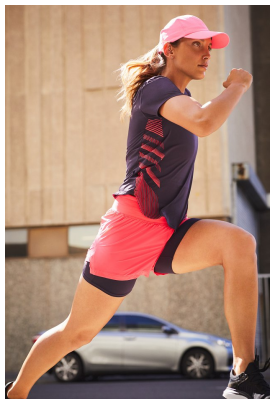

BOSS MODELS

CAPE TOWN

Image: Charissa Snyman represented by Boss Models Cape Town

Image: Charissa Snyman represented by Boss Models Cape Town

CHARISSA SNYMAN

Height: 177cm Bust: 90cm Waist: 73cm Hips: 98cm Shoe: 7 UK Hair: Brown Eyes: Green

BOSS MODELS

CAPE TOWN

CHARISSA SNYMAN

Height: 177cm Bust: 90cm Waist: 73cm Hips: 98cm Shoe: 7 UK Hair: Brown Eyes: Green