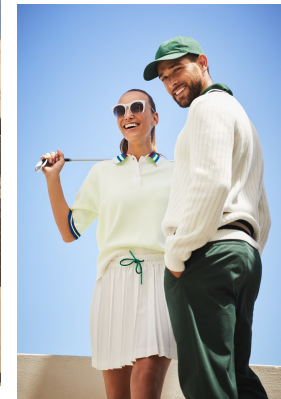

BOSS MODELS

CAPE TOWN

Image: Charissa Snyman represented by Boss Models Cape Town

Image: Charissa Snyman represented by Boss Models Cape Town

CHARISSA SNYMAN

Height: 177cm Bust: 90cm Waist: 73cm Hips: 98cm Shoe: 7 UK Hair: Brown Eyes: Green

BOSS MODELS

CAPE TOWN

CHARISSA SNYMAN

Height: 177cm Bust: 90cm Waist: 73cm Hips: 98cm Shoe: 7 UK Hair: Brown Eyes: Green