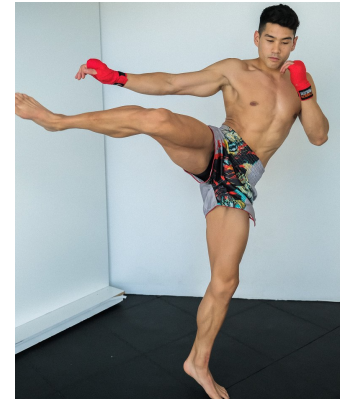

BOSS MODELS

CAPE TOWN

Image: Cleavin Wong represented by Boss Models Cape Town

Image: Cleavin Wong represented by Boss Models Cape Town

CLEAVIN WONG

Height: 177cm Chest: 100cm Waist: 75cm Suit: 40 R Shoe: 9 UK Hair: Black Eyes: Brown

BOSS MODELS

CAPE TOWN

CLEAVIN WONG

Height: 177cm Chest: 100cm Waist: 75cm Suit: 40 R Shoe: 9 UK Hair: Black Eyes: Brown