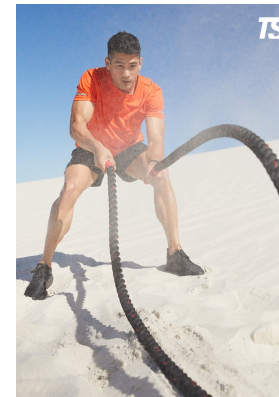

BOSS MODELS

CAPE TOWN

Image: Cleavin Wong represented by Boss Models Cape Town

Image: Cleavin Wong represented by Boss Models Cape Town

CLEAVIN WONG

Height: 177cm Chest: 100cm Waist: 75cm Suit: 40 R Shoe: 9 UK Hair: Black Eyes: Brown

BOSS MODELS

CAPE TOWN

CLEAVIN WONG

Height: 177cm Chest: 100cm Waist: 75cm Suit: 40 R Shoe: 9 UK Hair: Black Eyes: Brown