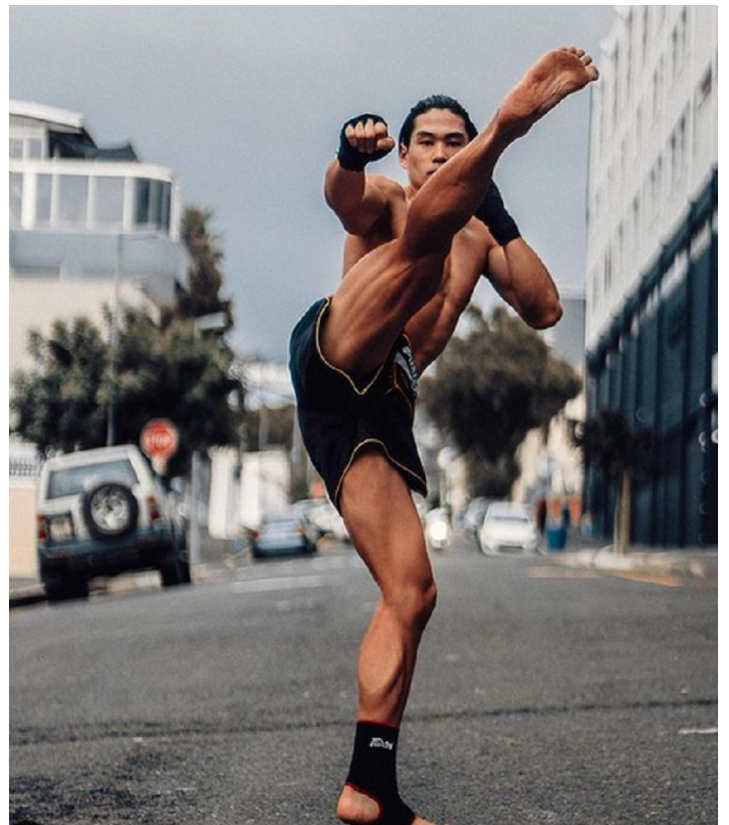

# BOSS MODELS

CAPE TOWN

CLEAVIN WONG

Height: 177cm Chest: 100cm Waist: 75cm Suit: 40 R Shoe: 9 UK Hair: Black Eyes: Brown

# BOSS MODELS

CAPE TOWN

Image: Cleavin Wong represented by Boss Models Cape Town