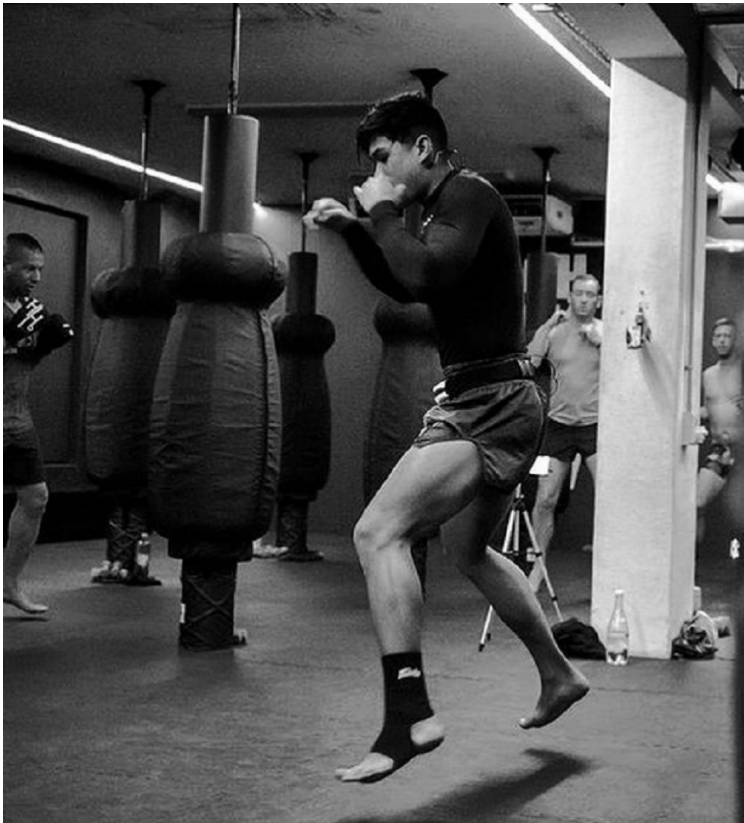

BOSS MODELS

CAPE TOWN

CLEAVIN WONG

Height: 177cm Chest: 100cm Waist: 75cm Suit: 40 R Shoe: 9 UK Hair: Black Eyes: Brown