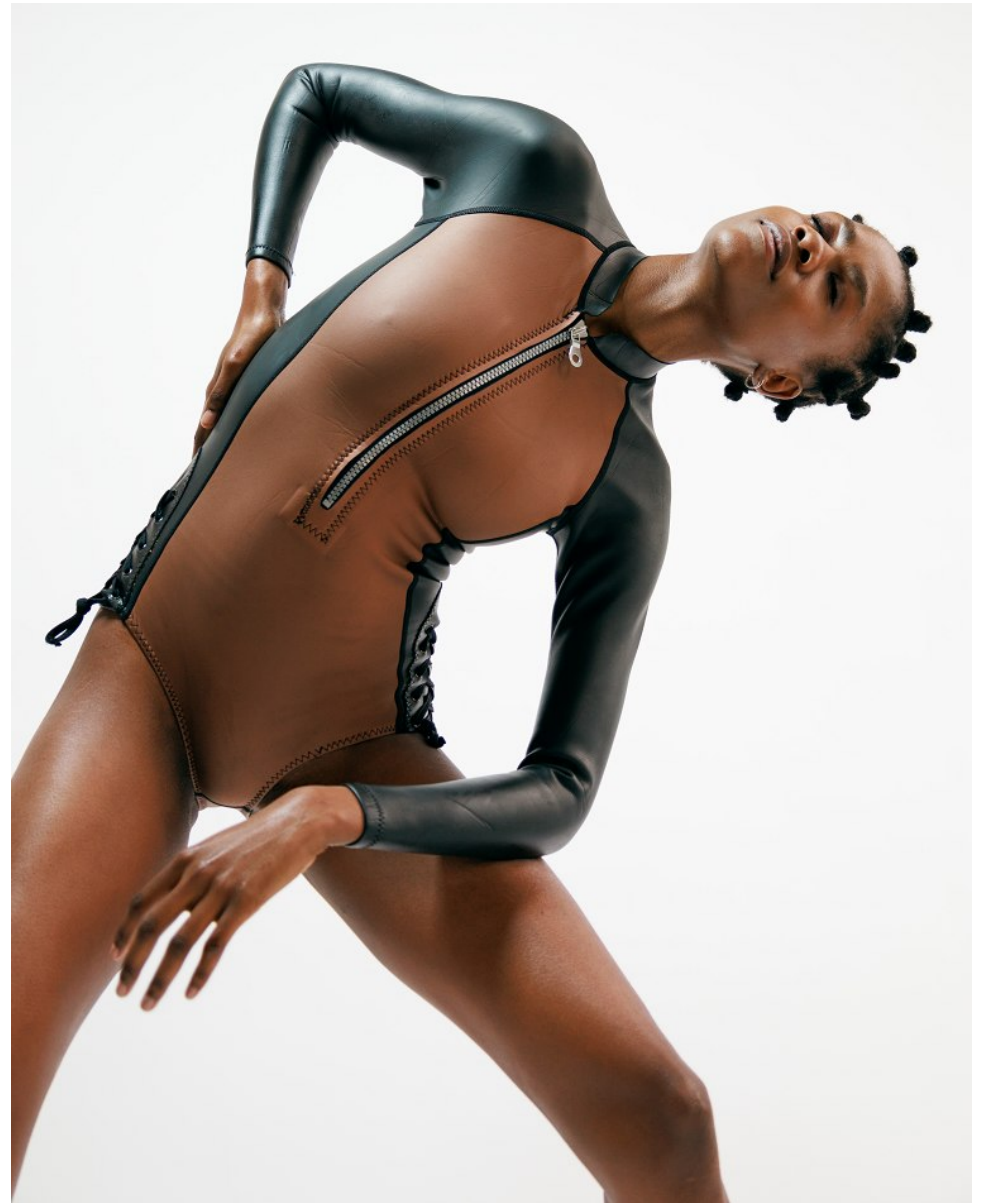

BOSS MODELS

CAPE TOWN

LULU MNTONINTSHI

Height: 177cm Bust: 88cm Waist: 66cm Hips: 96cm Shoe: 7 UK Hair: Black Eyes: Brown

BOSS MODELS

CAPE TOWN

Image: Lulu Mntonintshi represented by Boss Models Cape Town

LULU MNTONINTSHI

Height: 177cm Bust: 88cm Waist: 66cm Hips: 96cm Shoe: 7 UK Hair: Black Eyes: Brown

BOSS MODELS

CAPE TOWN

LULU MNTONINTSHI

Height: 177cm Bust: 88cm Waist: 66cm Hips: 96cm Shoe: 7 UK Hair: Black Eyes: Brown

BOSS MODELS

CAPE TOWN

LULU MNTONINTSHI

Height: 177cm Bust: 88cm Waist: 66cm Hips: 96cm Shoe: 7 UK Hair: Black Eyes: Brown

BOSS MODELS

CAPE TOWN

LULU MNTONINTSHI

Height: 177cm Bust: 88cm Waist: 66cm Hips: 96cm Shoe: 7 UK Hair: Black Eyes: Brown