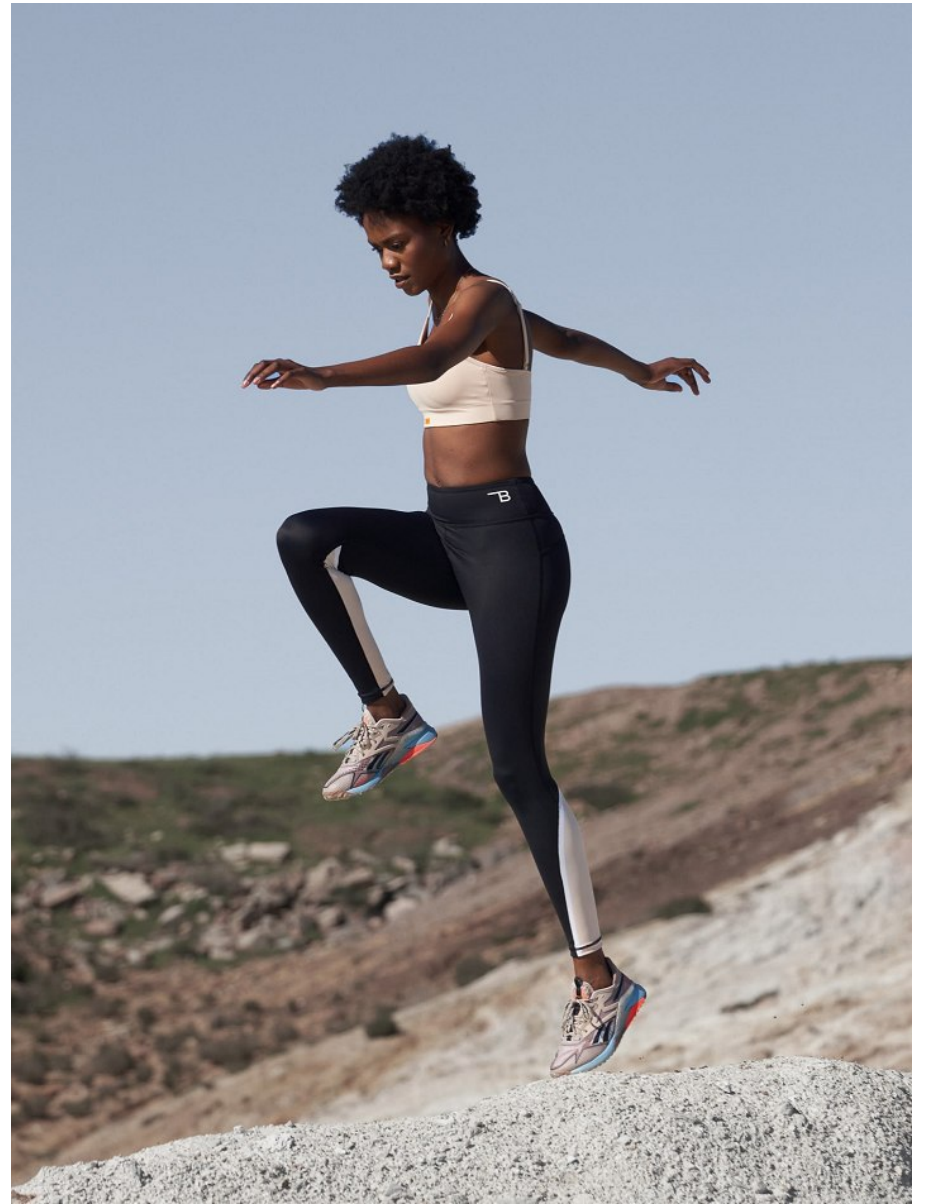

BOSS MODELS

CAPE TOWN

LULU MNTONINTSHI

Height: 177cm Bust: 88cm Waist: 66cm Hips: 96cm Shoe: 7 UK Hair: Black Eyes: Brown