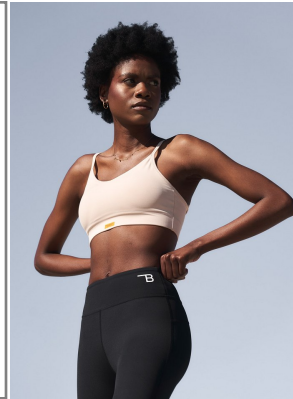

# BOSS MODELS

CAPE TOWN

Image: Lulu Mntonintshi represented by Boss Models Cape Town

Image: Lulu Mntonintshi represented by Boss Models Cape Town

LULU MNTONINTSHI

Height: 177cm Bust: 88cm Waist: 66cm Hips: 96cm Shoe: 7 UK Hair: Black Eyes: Brown

# BOSS MODELS

CAPE TOWN

## LULU MNTONINTSHI

Height: 177cm Bust: 88cm Waist: 66cm Hips: 96cm Shoe: 7 UK Hair: Black Eyes: Brown