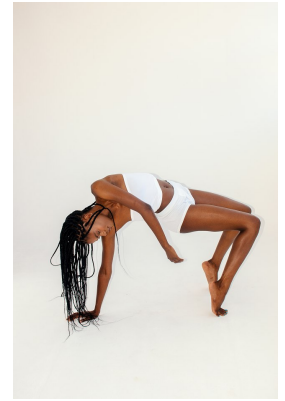

# BOSS MODELS

CAPE TOWN

Image: Lulu Mntonintshi represented by Boss Models Cape Town

Image: Lulu Mntonintshi represented by Boss Models Cape Town

LULU MNTONINTSHI

Height: 177cm Bust: 88cm Waist: 66cm Hips: 96cm Shoe: 7 UK Hair: Black Eyes: Brown

# BOSS MODELS

CAPE TOWN

## LULU MNTONINTSHI

Height: 177cm Bust: 88cm Waist: 66cm Hips: 96cm Shoe: 7 UK Hair: Black Eyes: Brown